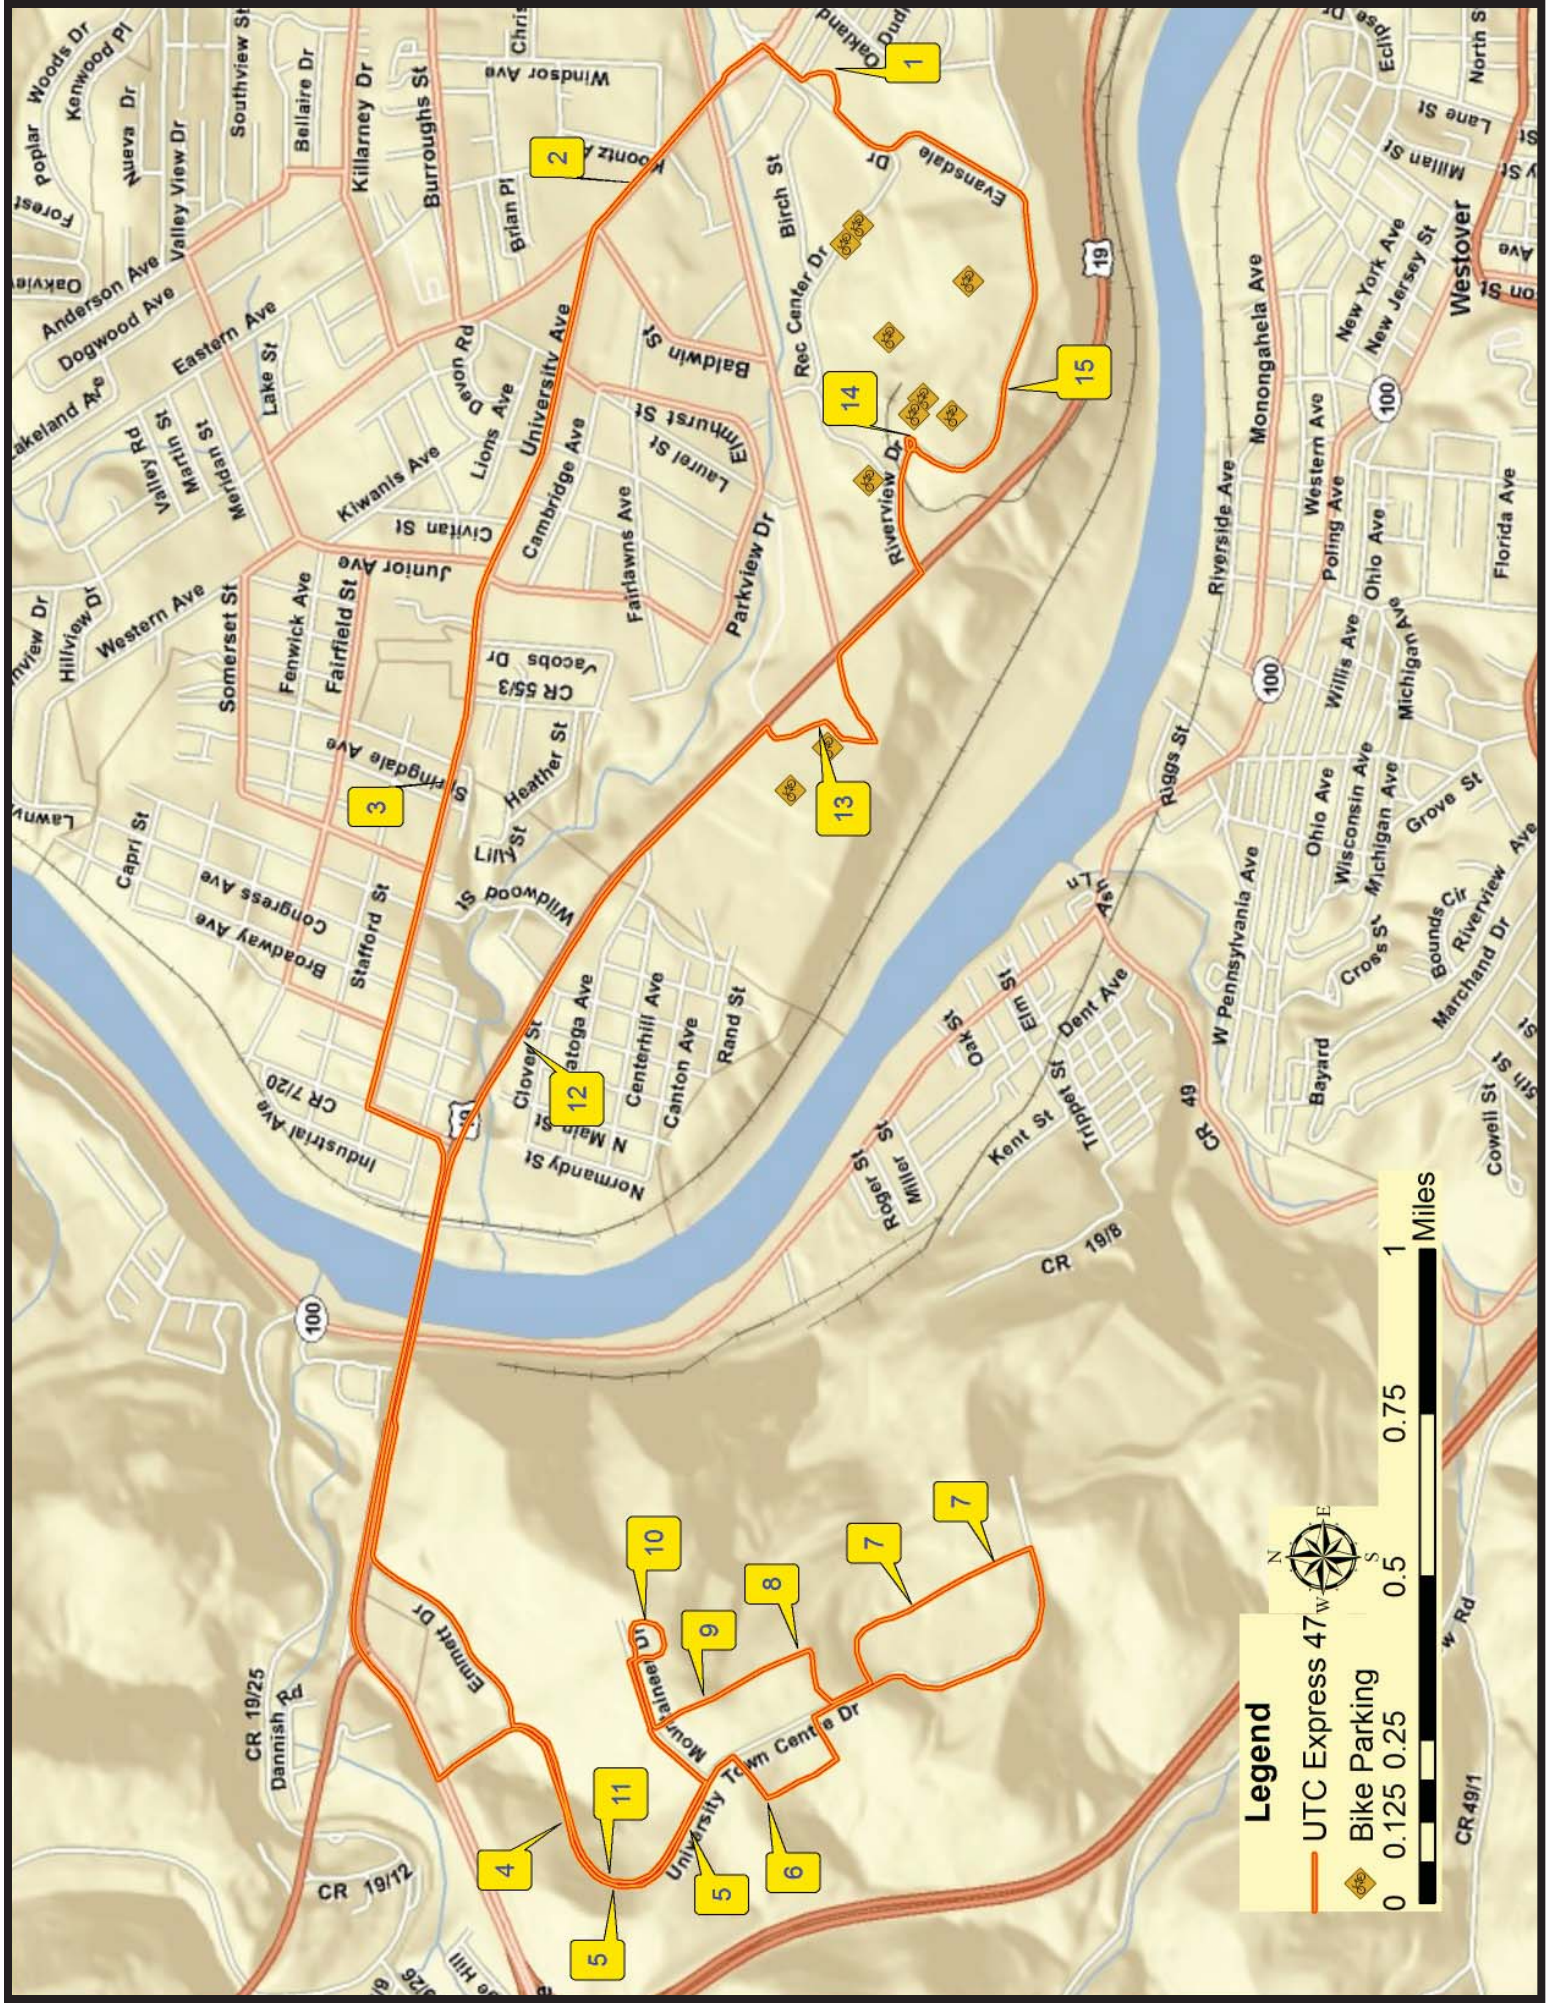

In order to keep this route on schedule this is not a flag down route. The bus will only drop off or pick up at the below locations.

Map Points	1	2	3	4	5	6	7	8	9	10	11	12	13	14	15	1
Pickup Locations	Towers	Prete Bldg	Crockett's	Olive Garden/ Red Lobster	Barnes Noble/ Best Buy	Giant Eagle/ Dicks	Walmart (middle door)/ SAMS	Target	Old Navy	Hollywood Theaters	Longhorn/ Cheddars/ Chillis	Texas Roadhouse	Coliseum	CAC/Eng. Loop	Evansdale Library	Towers
Monday - Saturday WVU Fall through WVU Spring Term	6:00 PM	6:02 PM	6:04 PM	6:08 PM	6:09 PM	6:10 PM	6:11 PM	6:13 PM	6:14 PM	6:15 PM	6:17 PM	6:19 PM	6:21 PM	6:22 PM	6:23 PM	6:30 PM
	6:30 PM	6:32 PM	6:34 PM	6:38 PM	6:39 PM	6:40 PM	6:41 PM	6:43 PM	6:44 PM	6:45 PM	6:47 PM	6:49 PM	6:51 PM	6:52 PM	6:53 PM	7:00 PM
	7:00 PM	7:02 PM	7:04 PM	7:08 PM	7:09 PM	7:10 PM	7:11 PM	7:13 PM	7:14 PM	7:15 PM	7:17 PM	7:19 PM	7:21 PM	7:22 PM	7:23 PM	7:30 PM
	7:30 PM	7:32 PM	7:34 PM	7:38 PM	7:39 PM	7:40 PM	7:41 PM	7:43 PM	7:44 PM	7:45 PM	7:47 PM	7:49 PM	7:51 PM	7:52 PM	7:53 PM	8:00 PM
	8:00 PM	8:02 PM	8:04 PM	8:08 PM	8:09 PM	8:10 PM	8:11 PM	8:13 PM	8:14 PM	8:15 PM	8:17 PM	8:19 PM	8:21 PM	8:22 PM	8:23 PM	8:30 PM
	8:30 PM	8:32 PM	8:34 PM	8:38 PM	8:39 PM	8:40 PM	8:41 PM	8:43 PM	8:44 PM	8:45 PM	8:47 PM	8:49 PM	8:51 PM	8:52 PM	8:53 PM	9:00 PM
	9:00 PM	9:02 PM	9:04 PM	9:08 PM	9:09 PM	9:10 PM	9:11 PM	9:13 PM	9:14 PM	9:15 PM	9:17 PM	9:19 PM	9:21 PM	9:22 PM	9:23 PM	9:30 PM
	9:30 PM	9:32 PM	9:34 PM	9:38 PM	9:39 PM	9:40 PM	9:41 PM	9:43 PM	9:44 PM	9:45 PM	9:47 PM	9:49 PM	9:51 PM	9:52 PM	9:53 PM	10:00 PM
	10:00 PM	10:02 PM	10:04 PM	10:08 PM	10:09 PM	10:10 PM	10:11 PM	10:13 PM	10:14 PM	10:15 PM	10:17 PM	10:19 PM	10:21 PM	10:22 PM	10:23 PM	10:30 PM
	10:30 PM	10:32 PM	10:34 PM	10:38 PM	10:39 PM	10:40 PM	10:41 PM	10:43 PM	10:44 PM	10:45 PM	10:47 PM	10:49 PM	10:51 PM	10:52 PM	10:53 PM	11:00 PM
	11:00 PM	11:02 PM	11:04 PM	11:08 PM	11:09 PM	11:10 PM	11:11 PM	11:13 PM	11:14 PM	11:15 PM	11:17 PM	11:19 PM	11:21 PM	11:22 PM	11:23 PM	11:30 PM