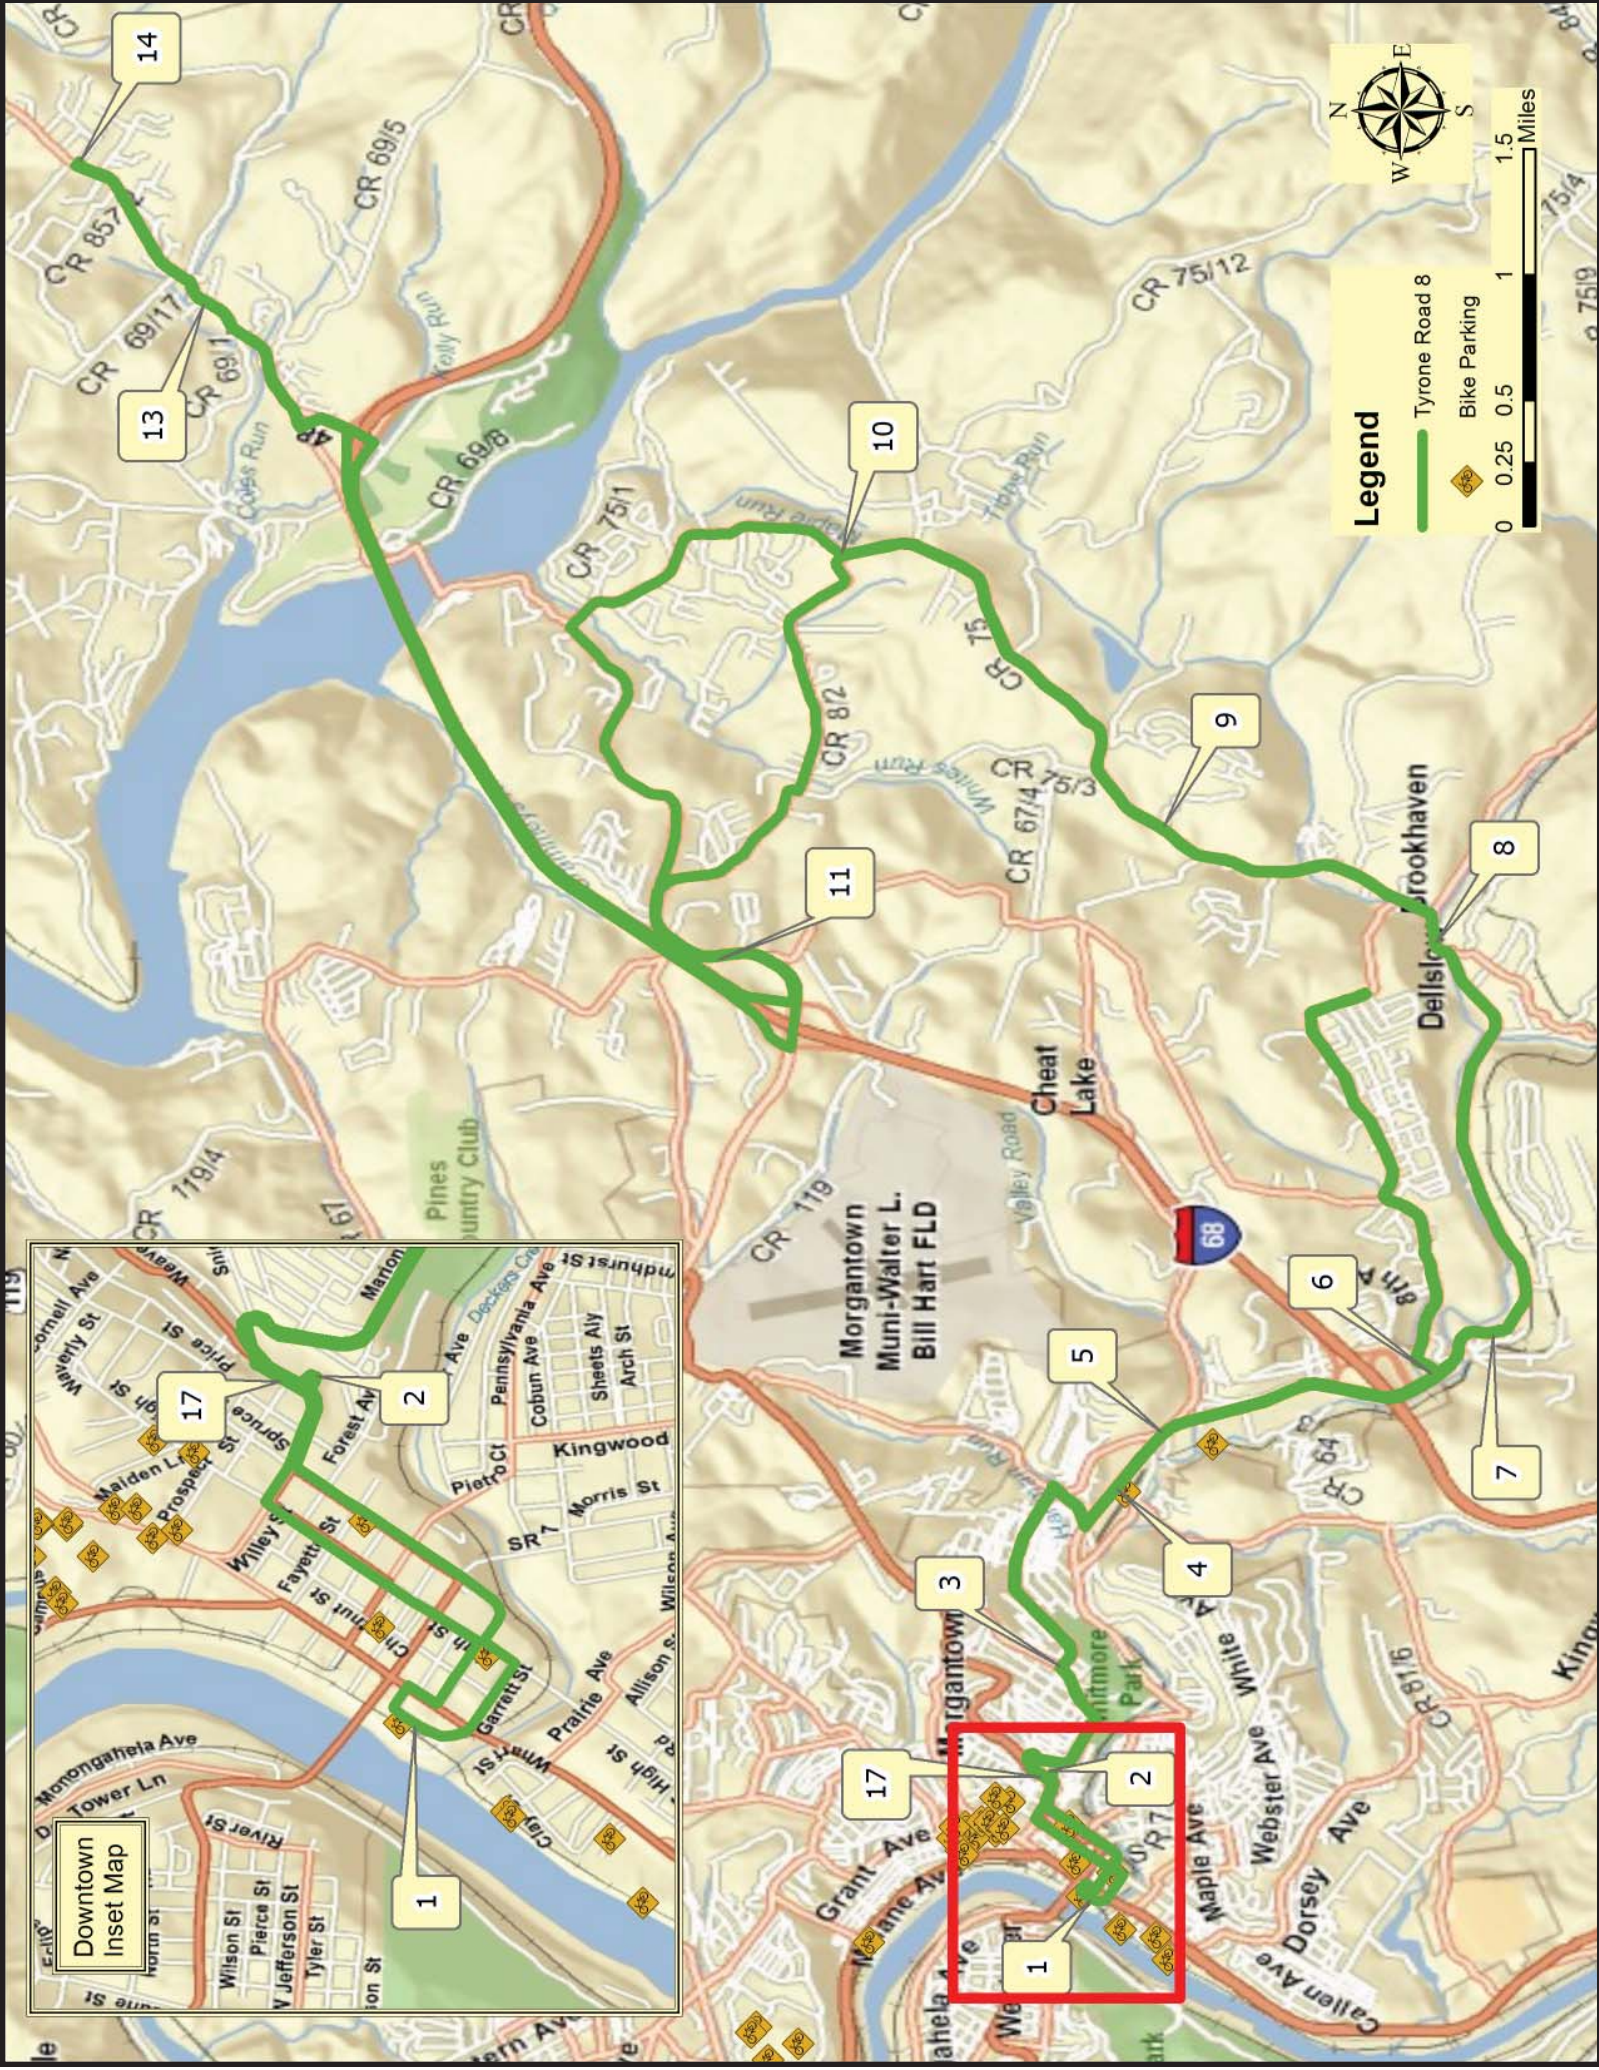

Monday-Saturdays, year-round (Saturday times are in green)

Map Points	12	10	9	8	7	6	5	4	3	17	1
Pickup Locations	Glenmark (by Request)	Cheat & Tyrone Road	Maple Leaf Lane	Dellslow	Rock Forge	Brookhaven	Hardee's	Sabraton Plaza	Richwood Dairy Mart	Arnold Apartments	Depot
Mondays - Saturdays, year-round (Sat. times are in green)	7:20 AM	7:22 AM	7:28 AM	7:29 AM	7:30 AM	7:35 AM	7:42 AM	7:43 AM	7:45 AM	7:50 AM	7:53 AM
	8:50 AM	8:52 AM	8:58 AM	8:59 AM	9:00 AM	9:05 AM	9:12 AM	9:13 AM	9:15 AM	9:20 AM	9:23 AM
	10:20 AM	10:22 AM	10:28 AM	10:29 AM	10:30 AM	10:35 AM	10:42 AM	10:43 AM	10:45 AM	10:50 AM	10:53 AM
	11:50 AM	11:52 AM	11:58 AM	11:59 AM	12:00 PM	12:05 PM	12:12 PM	12:13 PM	12:15 PM	12:20 PM	12:23 PM
	1:25 PM	1:27 PM	1:31 PM	1:32 PM	1:34 PM	1:42 PM	1:42 PM	1:43 PM	1:45 PM	1:50 PM	1:53 PM
	2:55 PM	2:57 PM	3:01 PM	3:02 PM	3:04 PM	3:12 PM	3:12 PM	3:13 PM	3:15 PM	3:20 PM	3:23 PM
	4:25 PM	4:27 PM	4:31 PM	4:32 PM	4:34 PM	4:42 PM	4:42 PM	4:43 PM	4:45 PM	4:50 PM	4:53 PM
	6:05 PM	6:07 PM	6:11 PM	6:12 PM	6:14 PM						