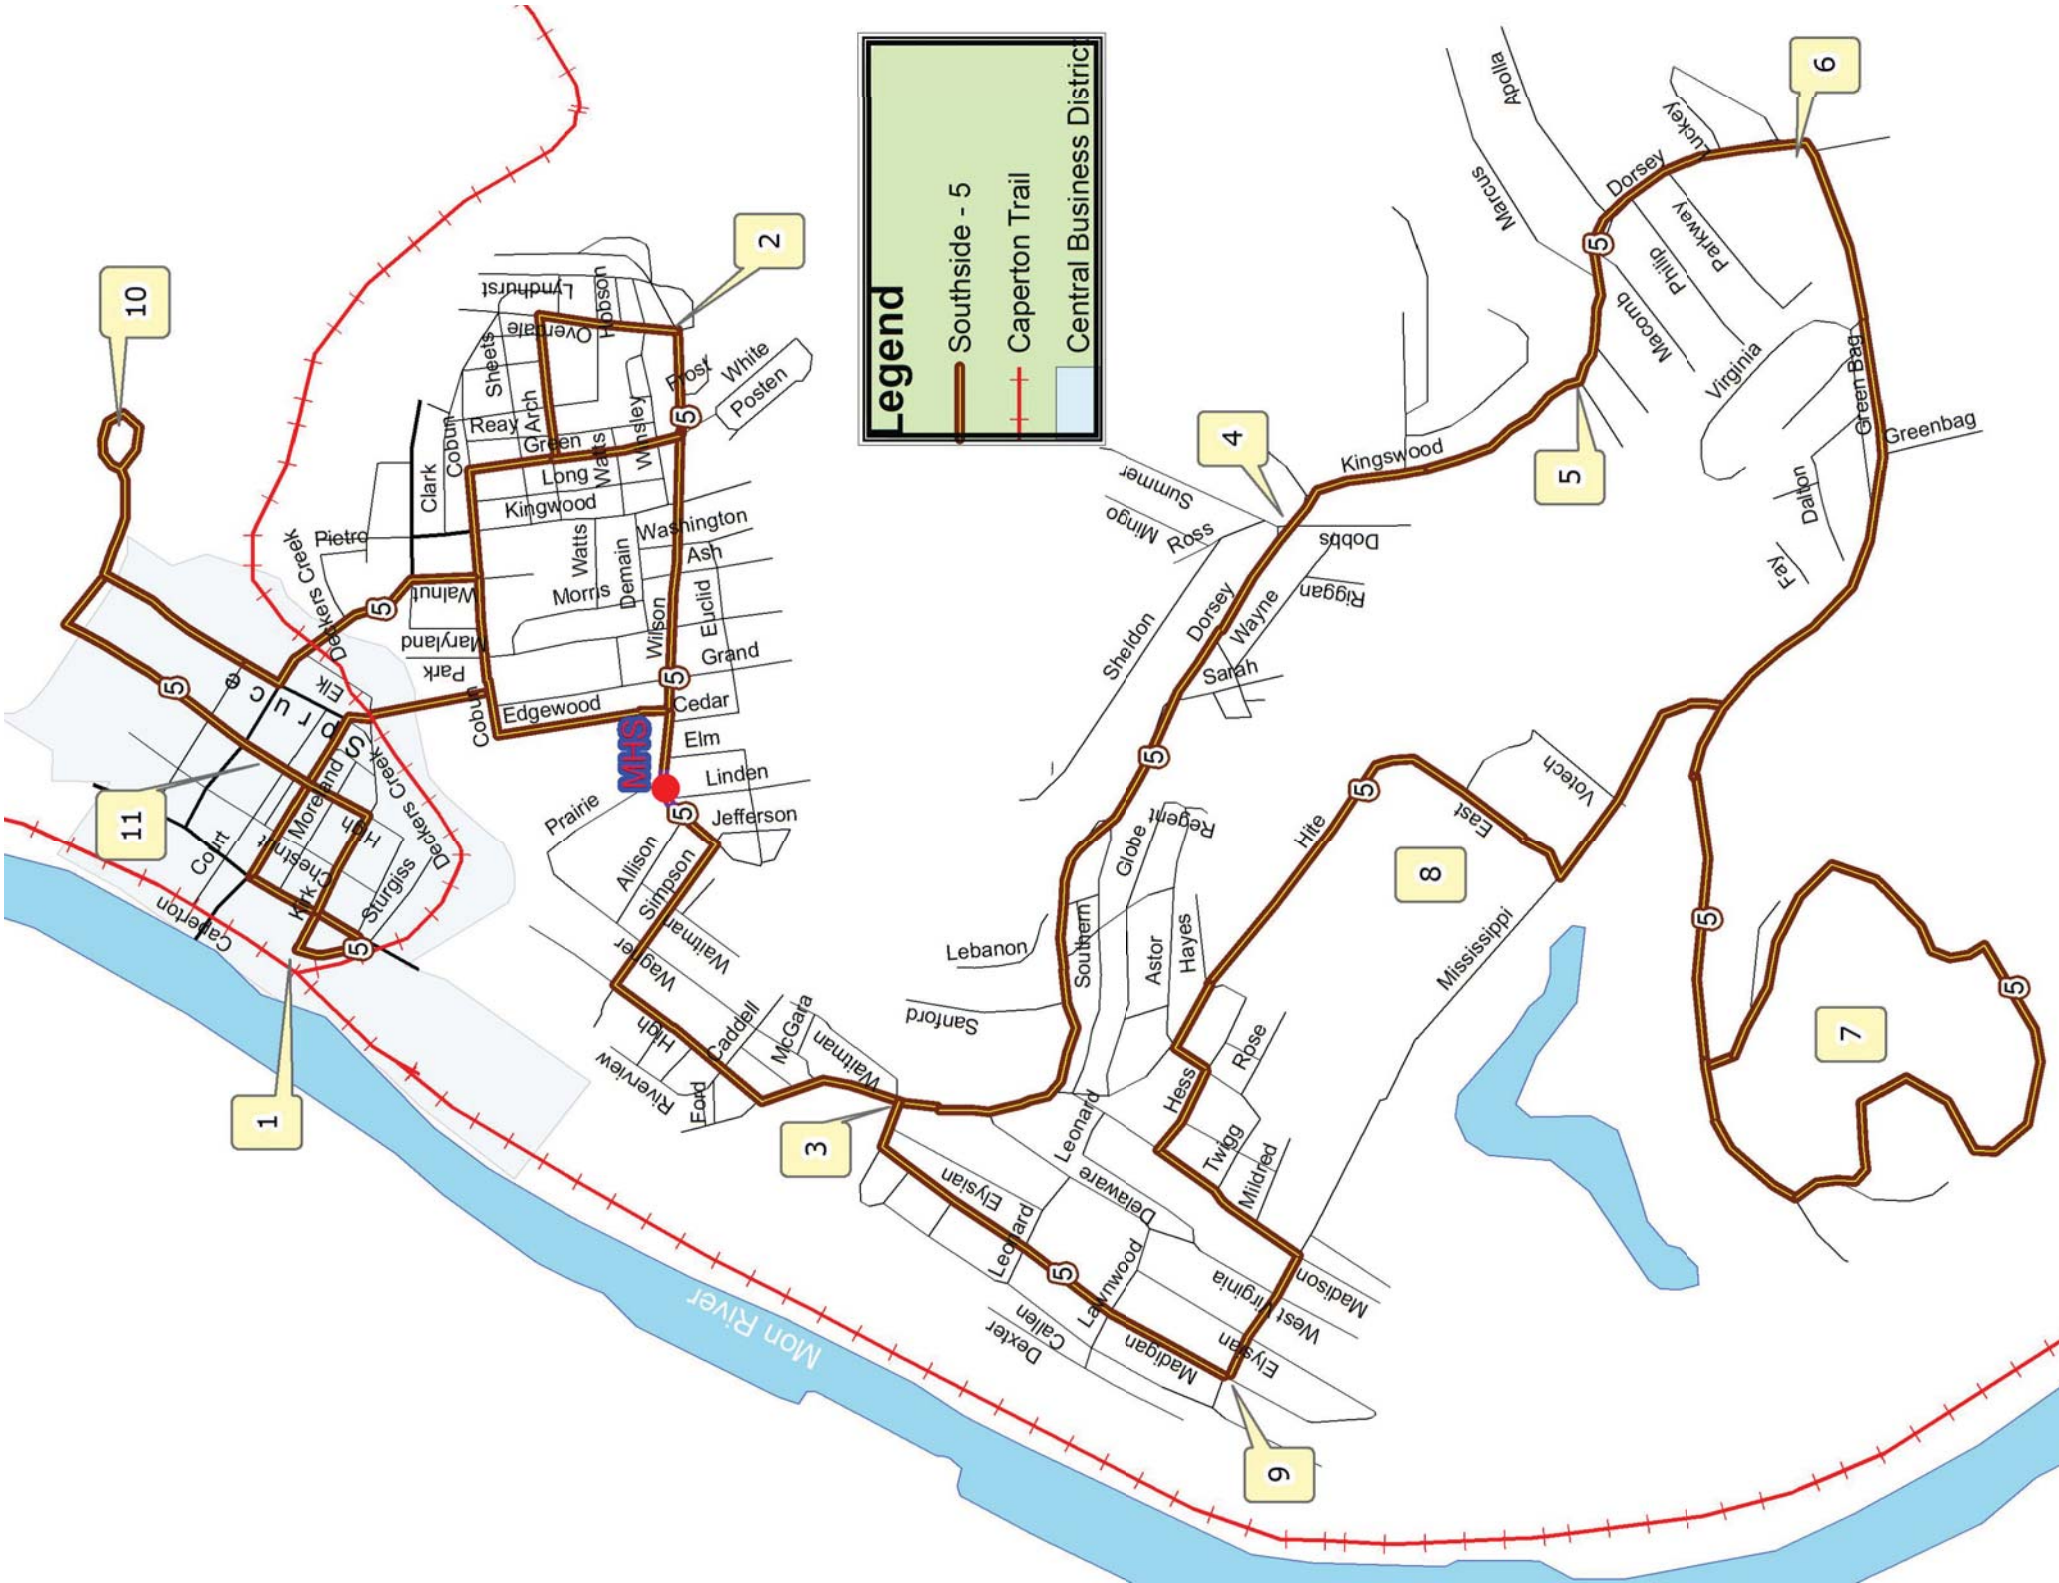

10

2

11

1

3

4

5

6

8

7

9

Mon River

Legend

Southside - 5

Caperton Trail

Central Business District

MHS