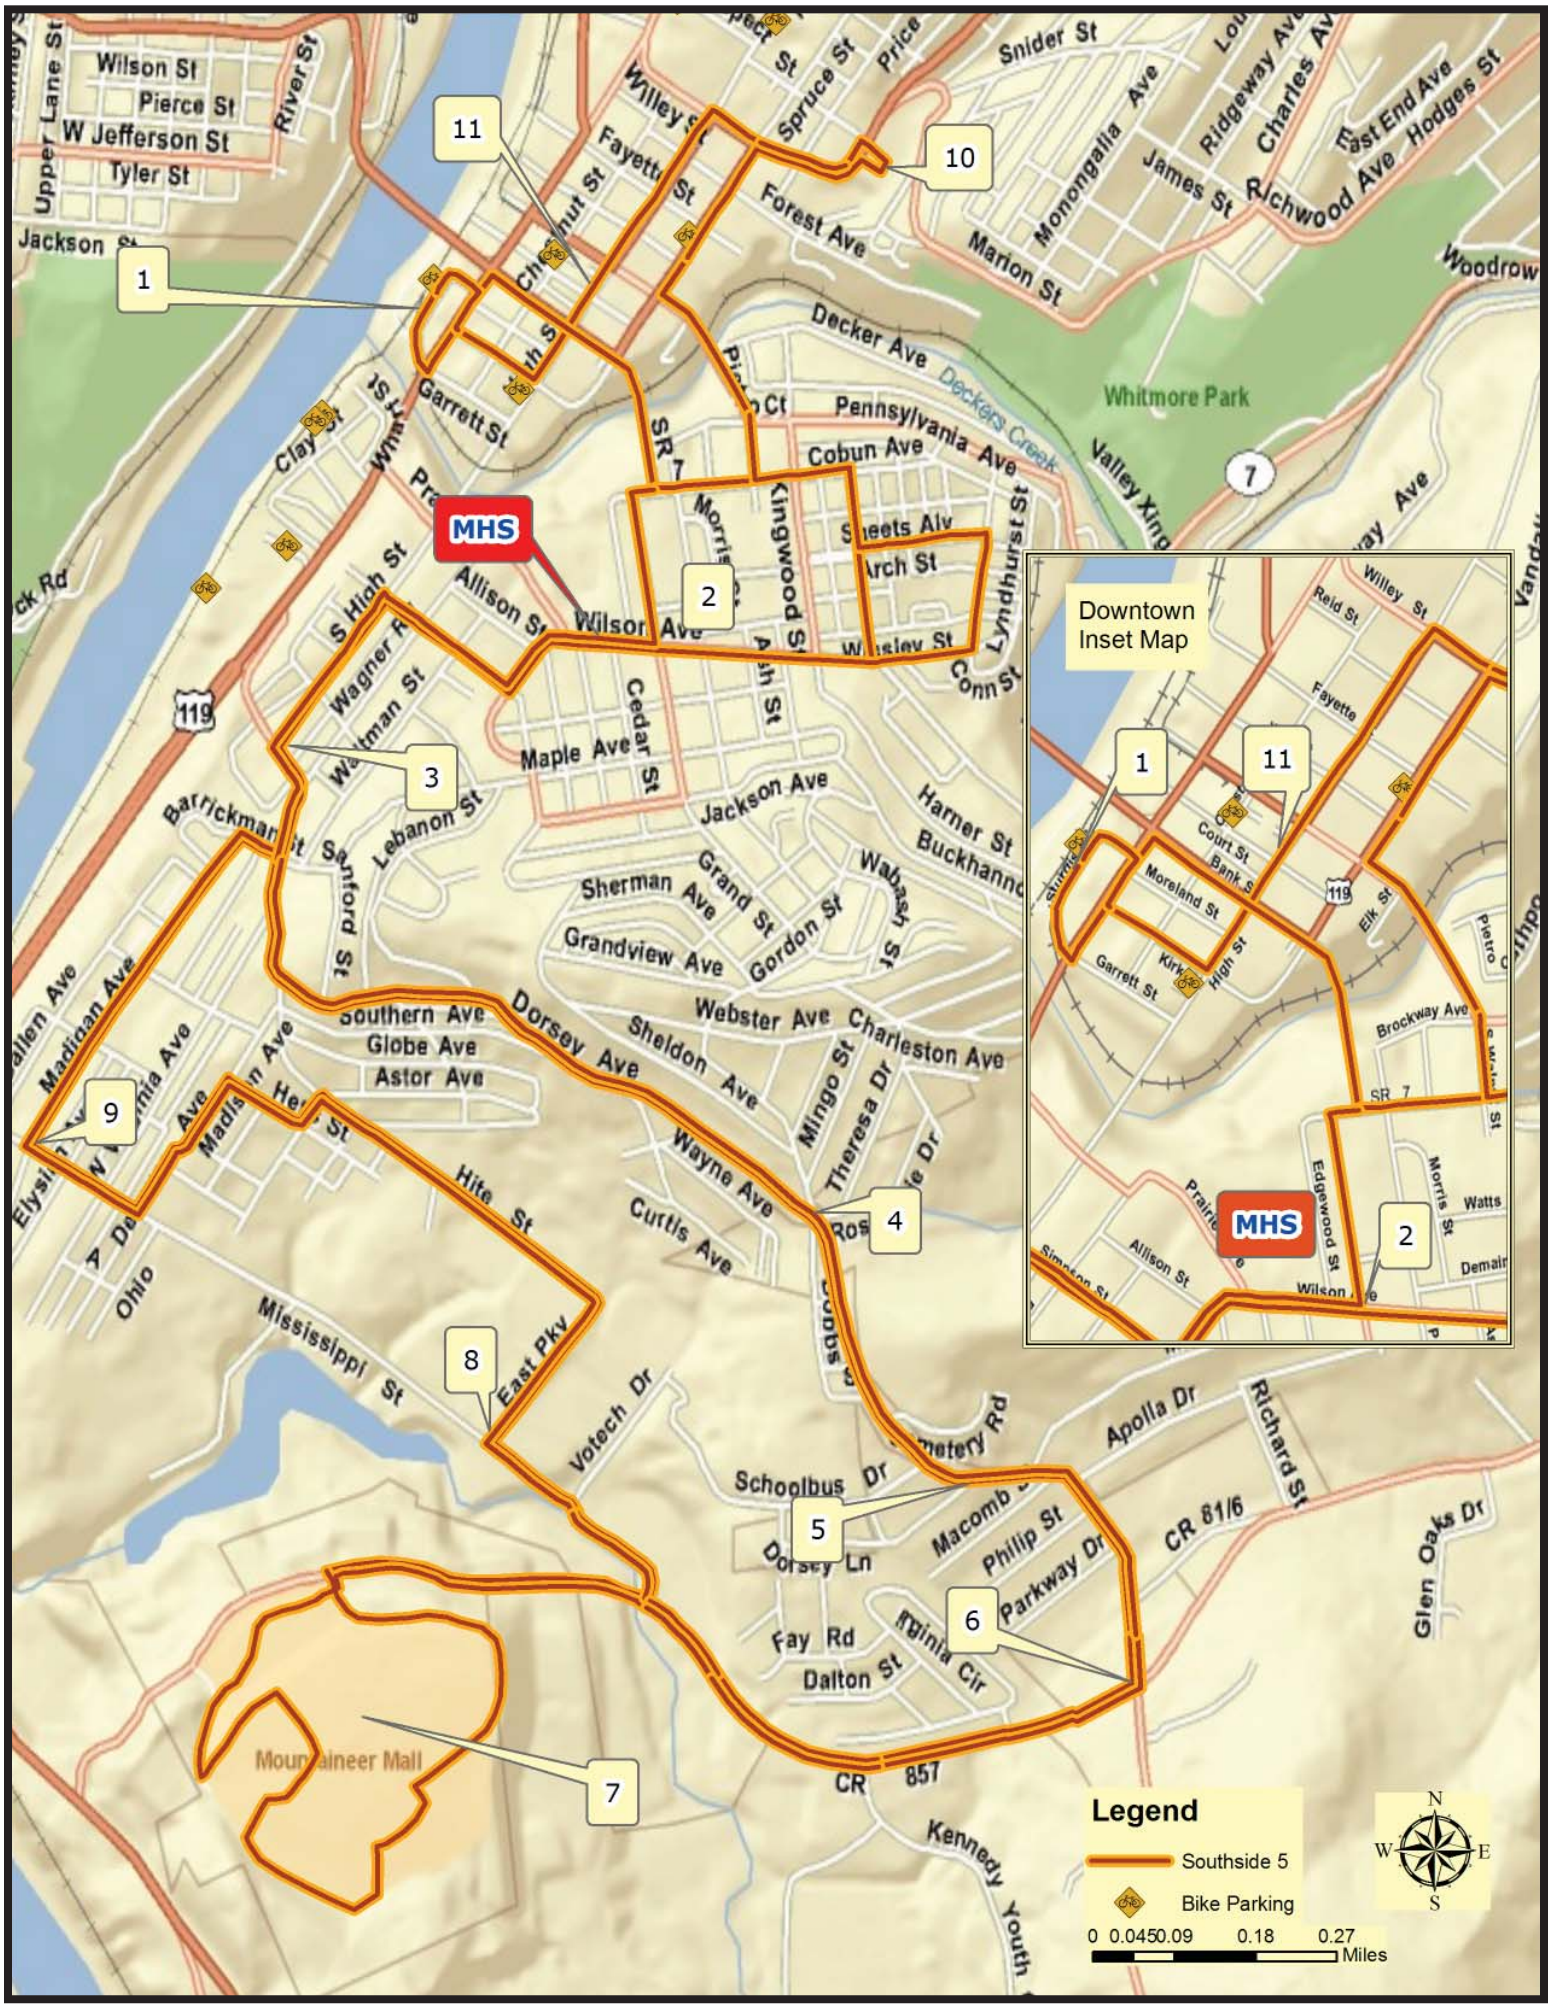

EVEN HOUR SCHEDULE Monday-Saturdays, year-round

Map Points Pickup Locations Monday-Saturday Year-round	EVEN HOUR SCHEDULE Monday-Saturdays, year-round													
	1	2	3	4	5	6	7	8	9	3	MHS	10	11	1
	Overdale & Wilson Depot	Morgantown HS	S. High & Dorsey	Miss & Madigan	White Park	Mtneer Mall	Dorsey & Greenbag	Dorsey Lane	Dorsey & Ross	S. High & Dorsey	Morgantown HS	Overdale & Wilson	Unity Manor	Court House Depot
8:00 AM	8:05 AM	8:07 AM	8:10 AM	8:15 AM	8:20 AM	8:25 AM	8:28 AM	8:30 AM	8:32 AM	8:35 AM	8:37 AM	8:40 AM	8:45 AM	8:48 AM
10:00 AM	10:05 AM	10:07 AM	10:10 AM	10:15 AM	10:20 AM	10:25 AM	10:28 AM	10:30 AM	10:32 AM	10:35 AM	10:37 AM	10:40 AM	10:45 AM	10:48 AM
12:00 PM	12:05 PM	12:07 PM	12:10 PM	12:15 PM	12:20 PM	12:25 PM	12:28 PM	12:30 PM	12:32 PM	12:35 PM	12:37 PM	12:40 PM	12:45 PM	12:48 PM
2:05 PM	2:10 PM	2:12 PM	2:15 PM	2:20 PM	2:25 PM	2:30 PM	2:33 PM	2:35 PM	2:37 PM	2:40 PM	2:42 PM	2:45 PM	2:50 PM	2:59 PM
4:00 PM	4:05 PM	4:07 PM	4:10 PM	4:15 PM	4:20 PM	4:25 PM	4:28 PM	4:30 PM	4:32 PM	4:35 PM	4:37 PM	4:40 PM	XXX	5:04 PM