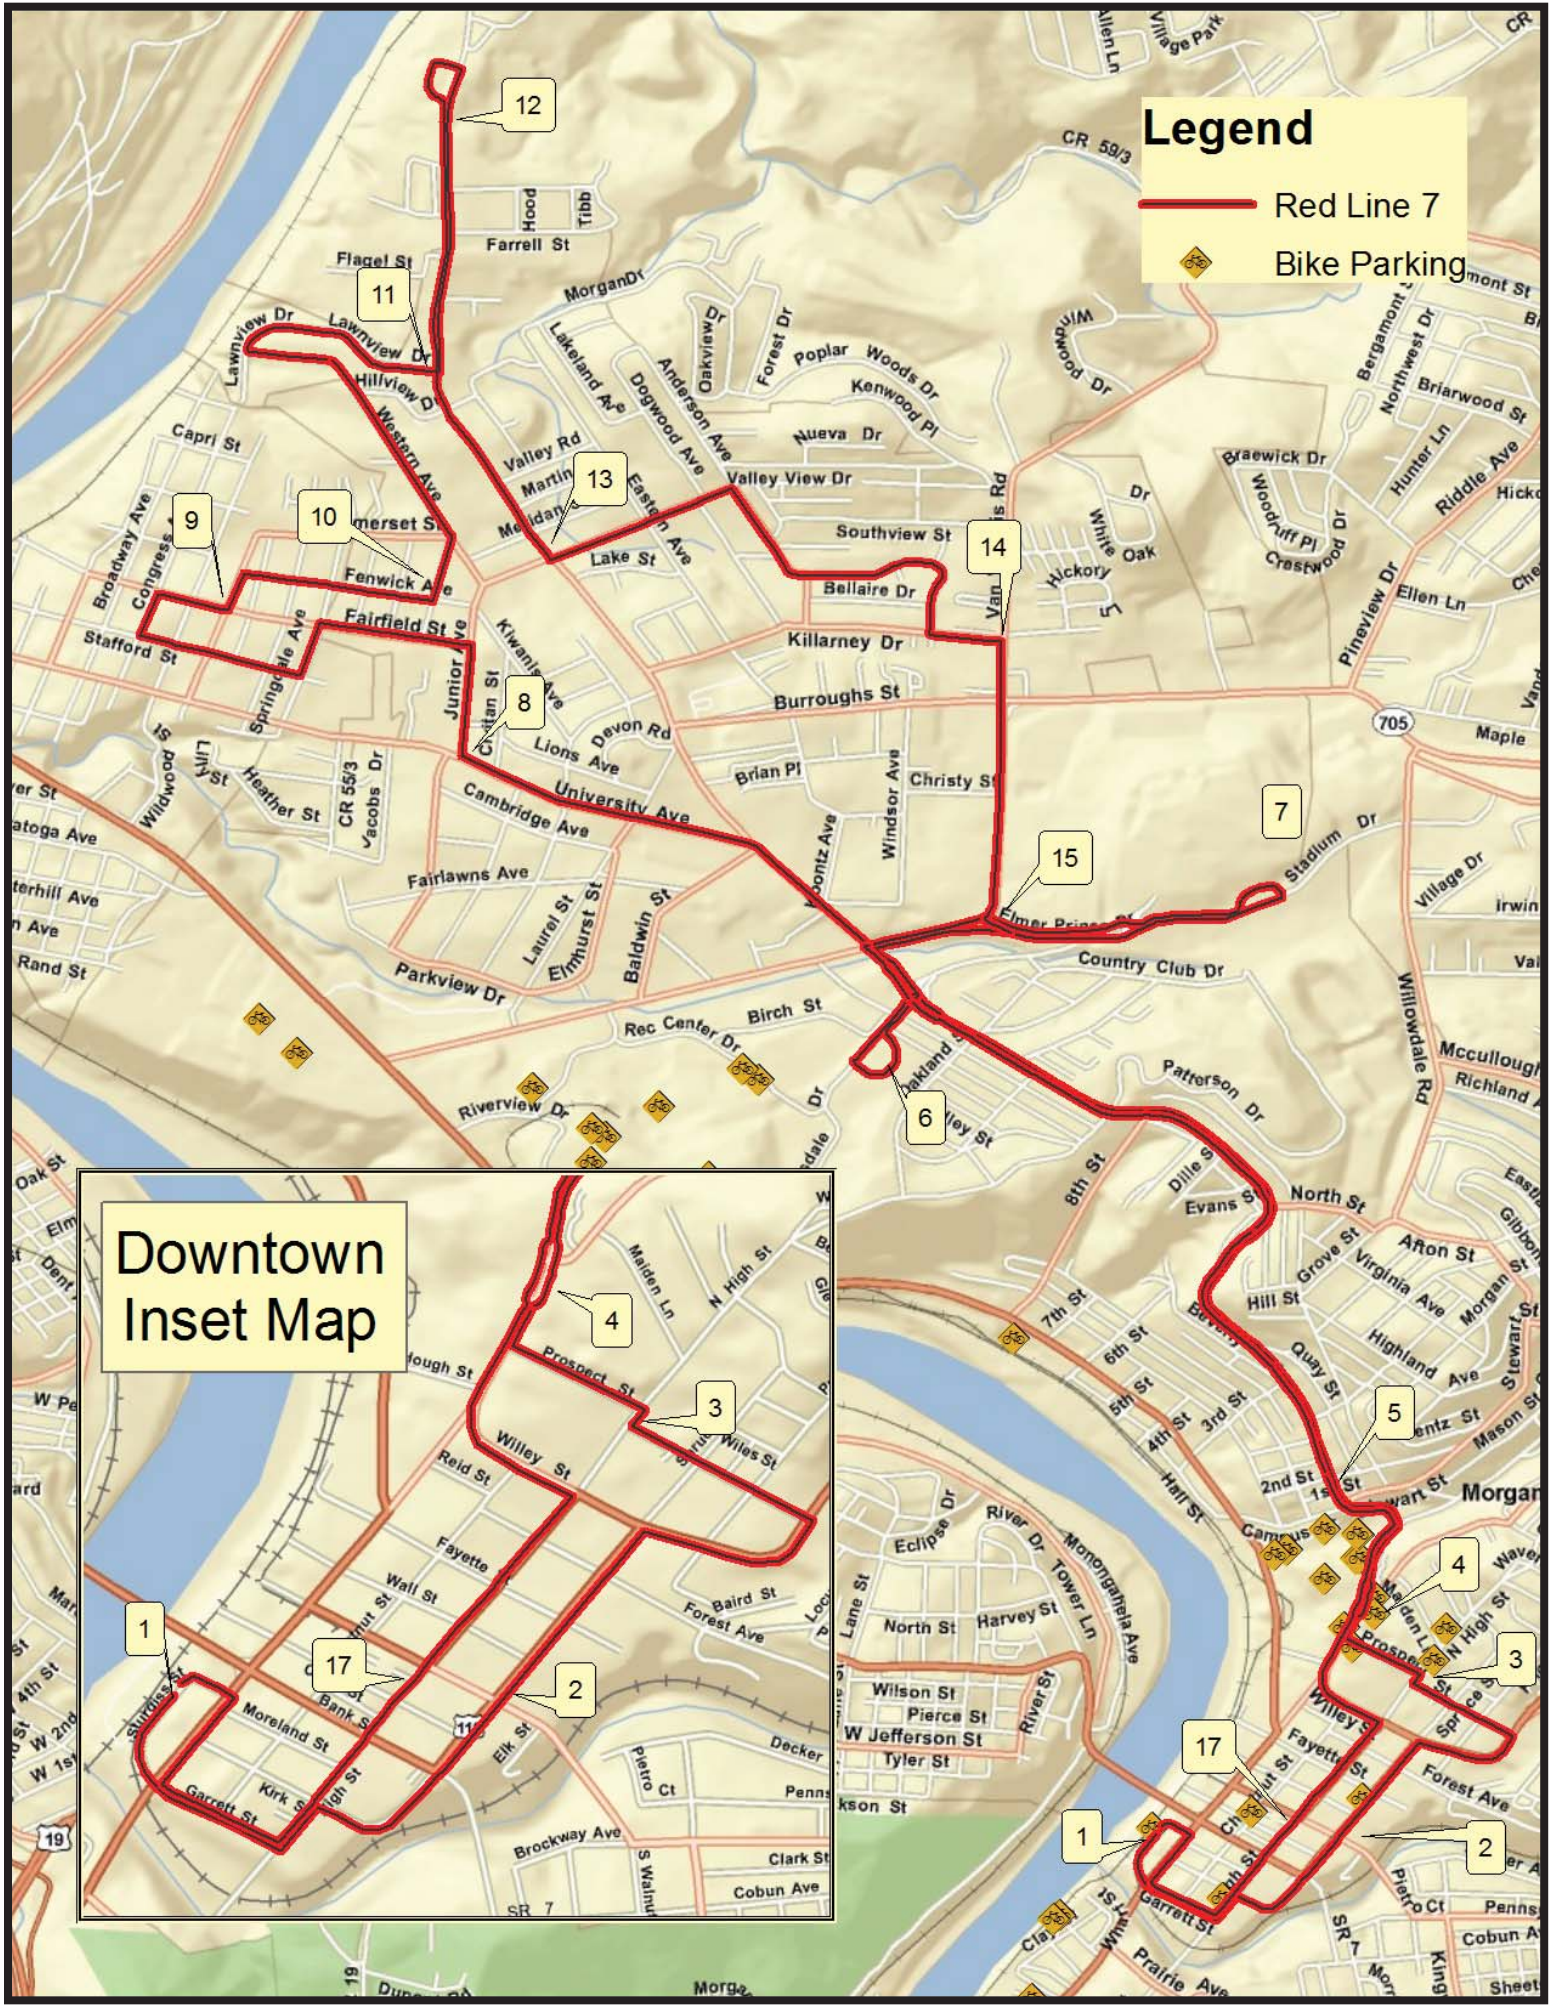

Bus Route 7 Red Line

Bus Route: Red Line (Saturday times are in red)

	1	2	3	4	5	6	7	8	9	10
Map Points	→									
Pickup Locations	Depot	Public Safety Bldg	Unity Manor Boreman Hall	Mountainlair	Stewart Street	Brooke Tower	Ruby (under canopy)	University and Junior	Congress & Fairfield	Fenwick
Monday-Saturday (Monday-Saturday are in red)	6:20 AM	6:26 AM	6:27 AM	6:29 AM	6:30 AM	6:35 AM	6:36 AM	6:40 AM	6:43 AM	6:44 AM
	7:30 AM	7:36 AM	7:37 AM	7:39 AM	7:40 AM	7:45 AM	7:46 AM	7:50 AM	7:53 AM	7:54 AM
	9:00 AM	9:06 AM	9:07 AM	9:09 AM	9:10 AM	9:15 AM	9:16 AM	9:20 AM	9:23 AM	9:24 AM
	10:20 AM	10:26 AM	10:27 AM	10:29 AM	10:30 AM	10:35 AM	10:36 AM	10:40 AM	10:43 AM	10:44 AM
	11:40 AM	11:46 AM	11:47 AM	11:49 AM	11:50 AM	11:55 AM	11:56 AM	12:00 PM	12:03 PM	12:04 PM
	1:00 PM	1:06 PM	1:07 PM	1:09 PM	1:10 PM	1:15 PM	1:16 PM	1:20 PM	1:23 PM	1:24 PM
	2:20 PM	2:26 PM	2:27 PM	2:29 PM	2:30 PM	2:35 PM	2:36 PM	2:40 PM	2:43 PM	2:44 PM
	3:40 PM	3:46 PM	3:47 PM	3:49 PM	3:50 PM	3:55 PM	3:56 PM	4:00 PM	4:03 PM	4:04 PM
	5:10 PM	5:16 PM	5:17 PM	5:19 PM	5:20 PM	5:25 PM	5:26 PM	5:30 PM	5:33 PM	5:34 PM

Legend

-  Red Line 7
-  Bike Parking

**Downtown
Inset Map**