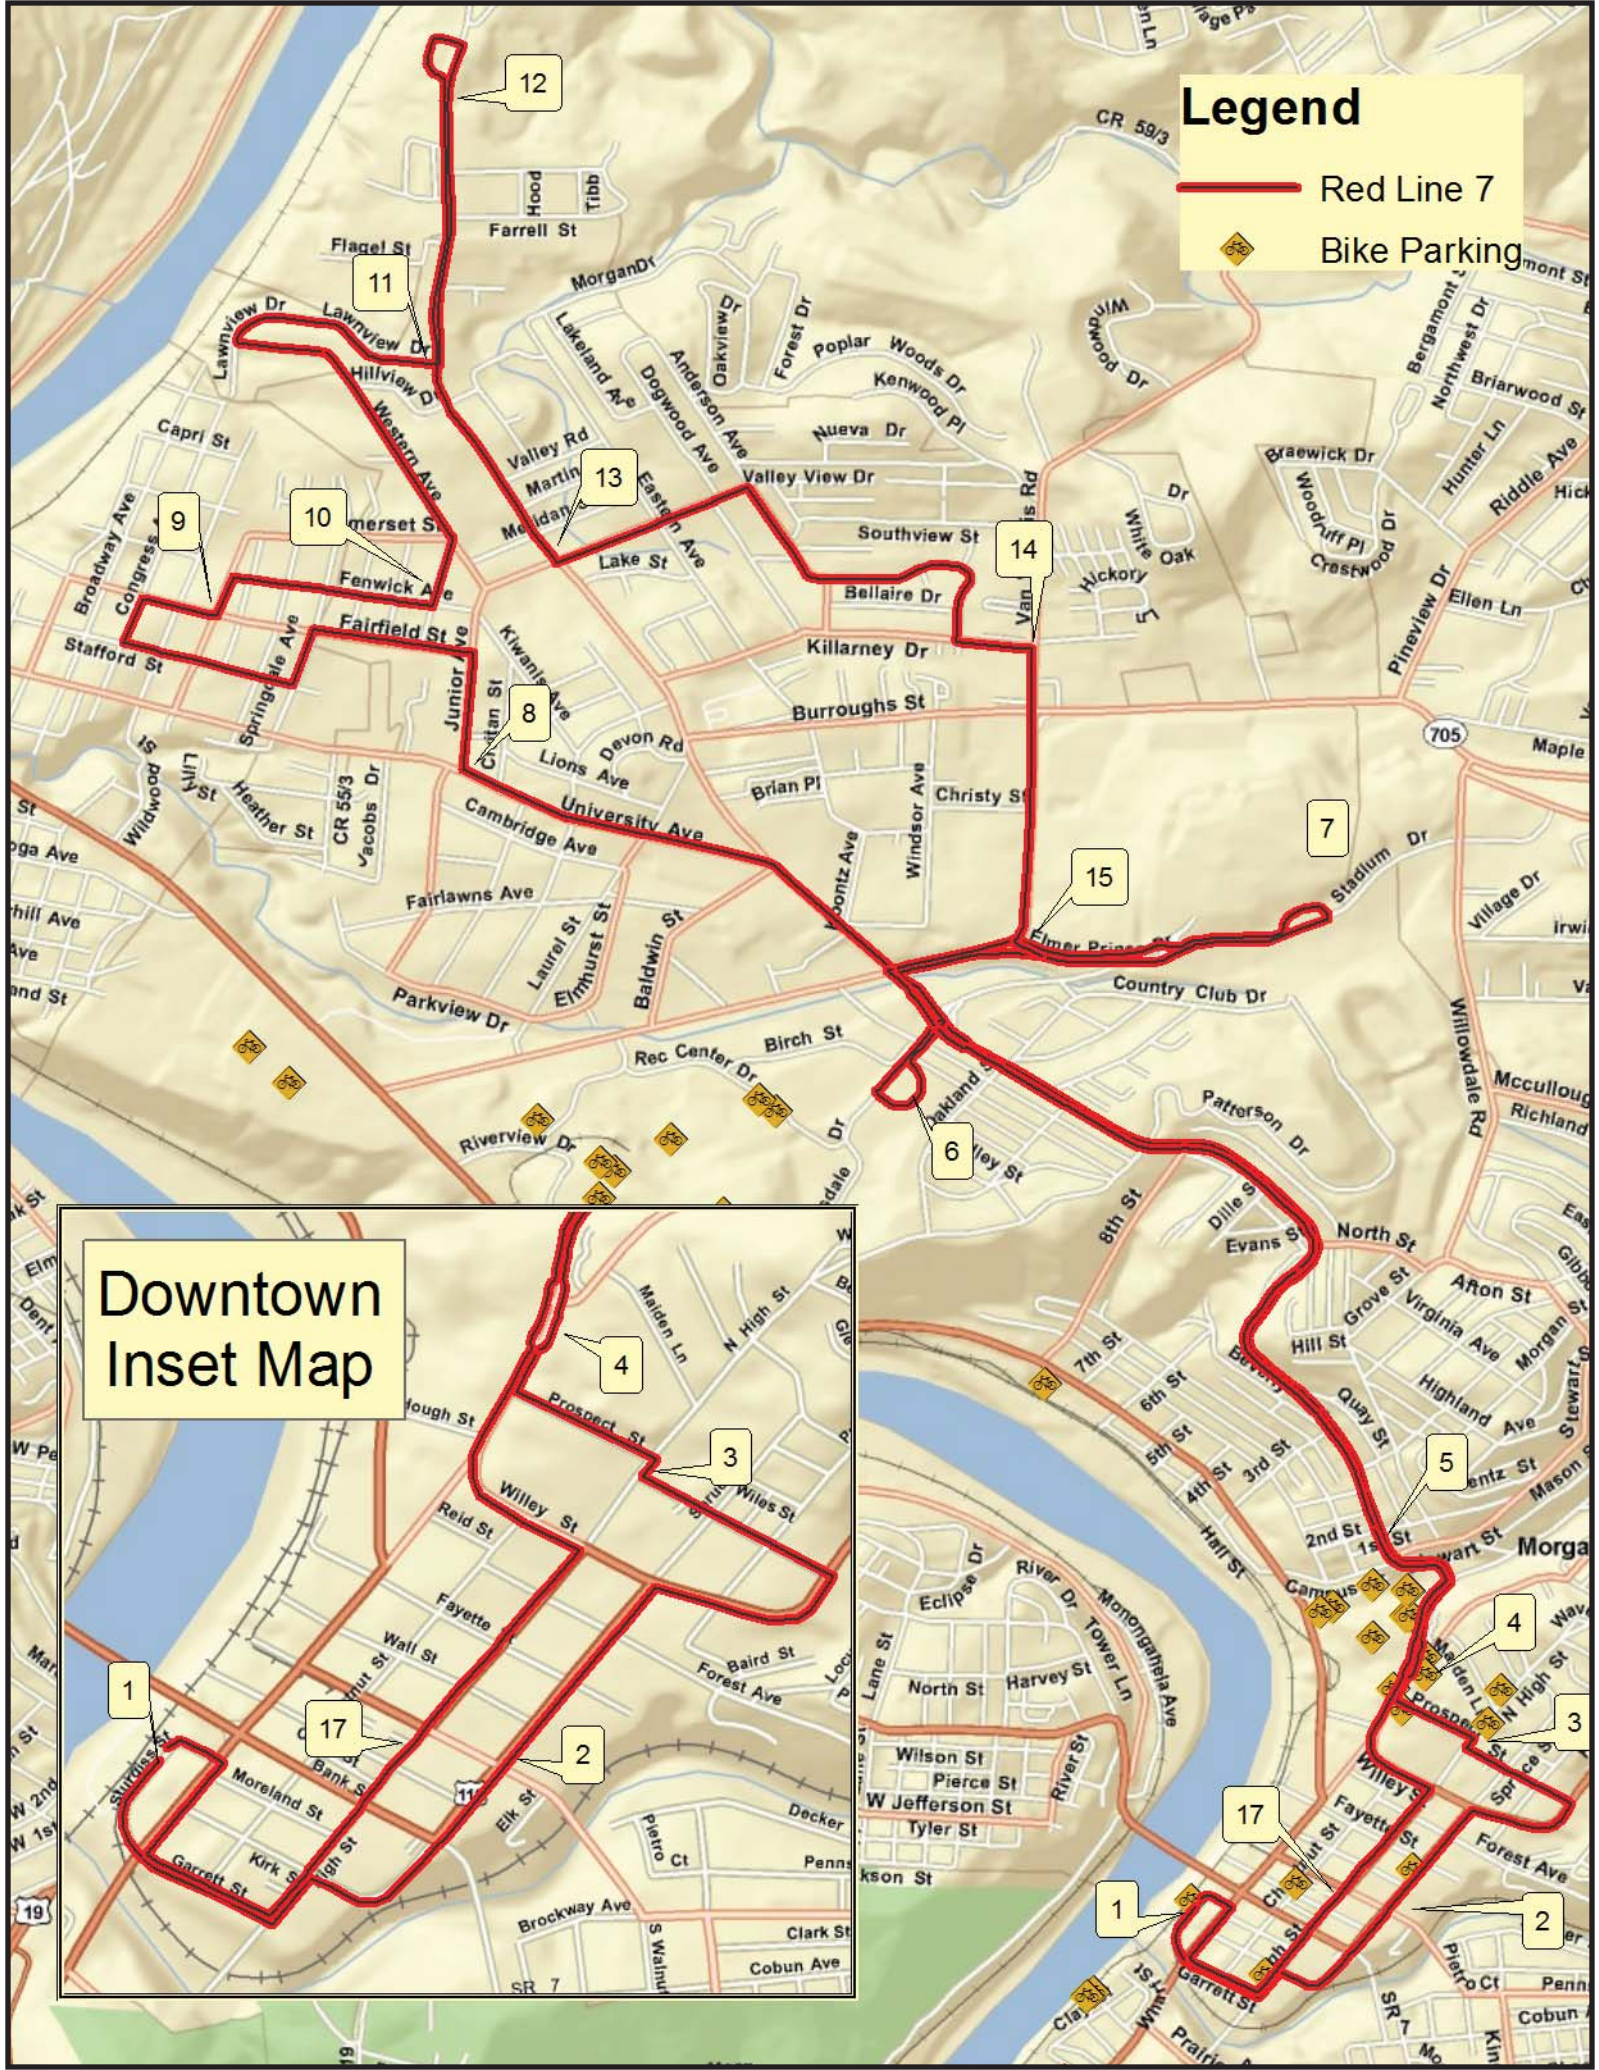

## Bus Route: Red Line

### Monday- Saturdays, Year-Round (Saturday times are in red)

Map Points	1	2	3	4	5	6	7	8	9
Pickup Locations	Depot	Public Safety Bldg	Unity Manor Boreman Hall	Mountainlair	Stewart Street	Brooke Tower	University and Junior	Congress & Fairfield	Fenwick
Monday- Saturday (Saturday runs are in red)	6:20 AM	6:23 AM	6:27 AM	6:29 AM	6:30 AM	6:35 AM	6:38 AM	6:41 AM	6:42 AM
	7:30 AM	7:33 AM	7:37 AM	7:39 AM	7:40 AM	7:45 AM	7:48 AM	7:51 AM	7:52 AM
	9:00 AM	9:03 AM	9:07 AM	9:09 AM	9:10 AM	9:15 AM	9:18 AM	9:21 AM	9:22 AM
	10:20 AM	10:23 AM	10:27 AM	10:29 AM	10:30 AM	10:35 AM	10:38 AM	10:41 AM	10:42 AM
	11:40 AM	11:43 AM	11:47 AM	11:49 AM	11:50 AM	11:55 AM	11:58 AM	12:01 PM	12:02 PM
	1:00 PM	1:03 PM	1:07 PM	1:09 PM	1:10 PM	1:15 PM	1:18 PM	1:21 PM	1:22 PM
	2:20 PM	2:23 PM	2:27 PM	2:29 PM	2:30 PM	2:35 PM	2:38 PM	2:41 PM	2:42 PM
	3:40 PM	3:43 PM	3:47 PM	3:49 PM	3:50 PM	3:55 PM	3:58 PM	4:01 PM	4:02 PM
	5:10 PM	5:13 PM	5:17 PM	5:19 PM	5:20 PM	5:25 PM	5:28 PM	5:31 PM	5:32 PM

### Monday- Saturdays, Year-Round (Saturday times are in red)

Map Points	10	11	12	13	14	1	
Pickup Locations	Lawview/ Collins Ferry	NETL / Timberline Apts	Aspen	Killarney and Van Voorhis	Brooke Tower	E. Moore Hall	Court House Depot
Monday- Saturdays (Saturday runs are in red)	6:46 AM	6:47 AM	6:48 AM	6:50 AM	6:55 AM	7:02 AM	7:30 AM
	7:56 AM	7:57 AM	7:58 AM	8:00 AM	8:05 AM	8:12 AM	8:40 AM
	9:26 AM	9:27 AM	9:28 AM	9:30 AM	9:35 AM	9:42 AM	10:20 AM
	10:46 AM	10:47 AM	10:48 AM	10:50 AM	10:55 AM	11:02 AM	11:40 AM
	12:06 PM	12:07 PM	12:08 PM	12:10 PM	12:15 PM	12:22 PM	1:00 PM
	1:26 PM	1:27 PM	1:28 PM	1:30 PM	1:35 PM	1:42 PM	2:20 PM
	2:46 PM	2:47 PM	2:48 PM	2:50 PM	2:55 PM	3:02 PM	3:40 PM
	4:06 PM	4:07 PM	4:08 PM	4:10 PM	4:15 PM	4:22 PM	5:00 PM
	5:36 PM	5:37 PM	5:38 PM	5:40 PM	5:45 PM		

## Downtown Inset Map