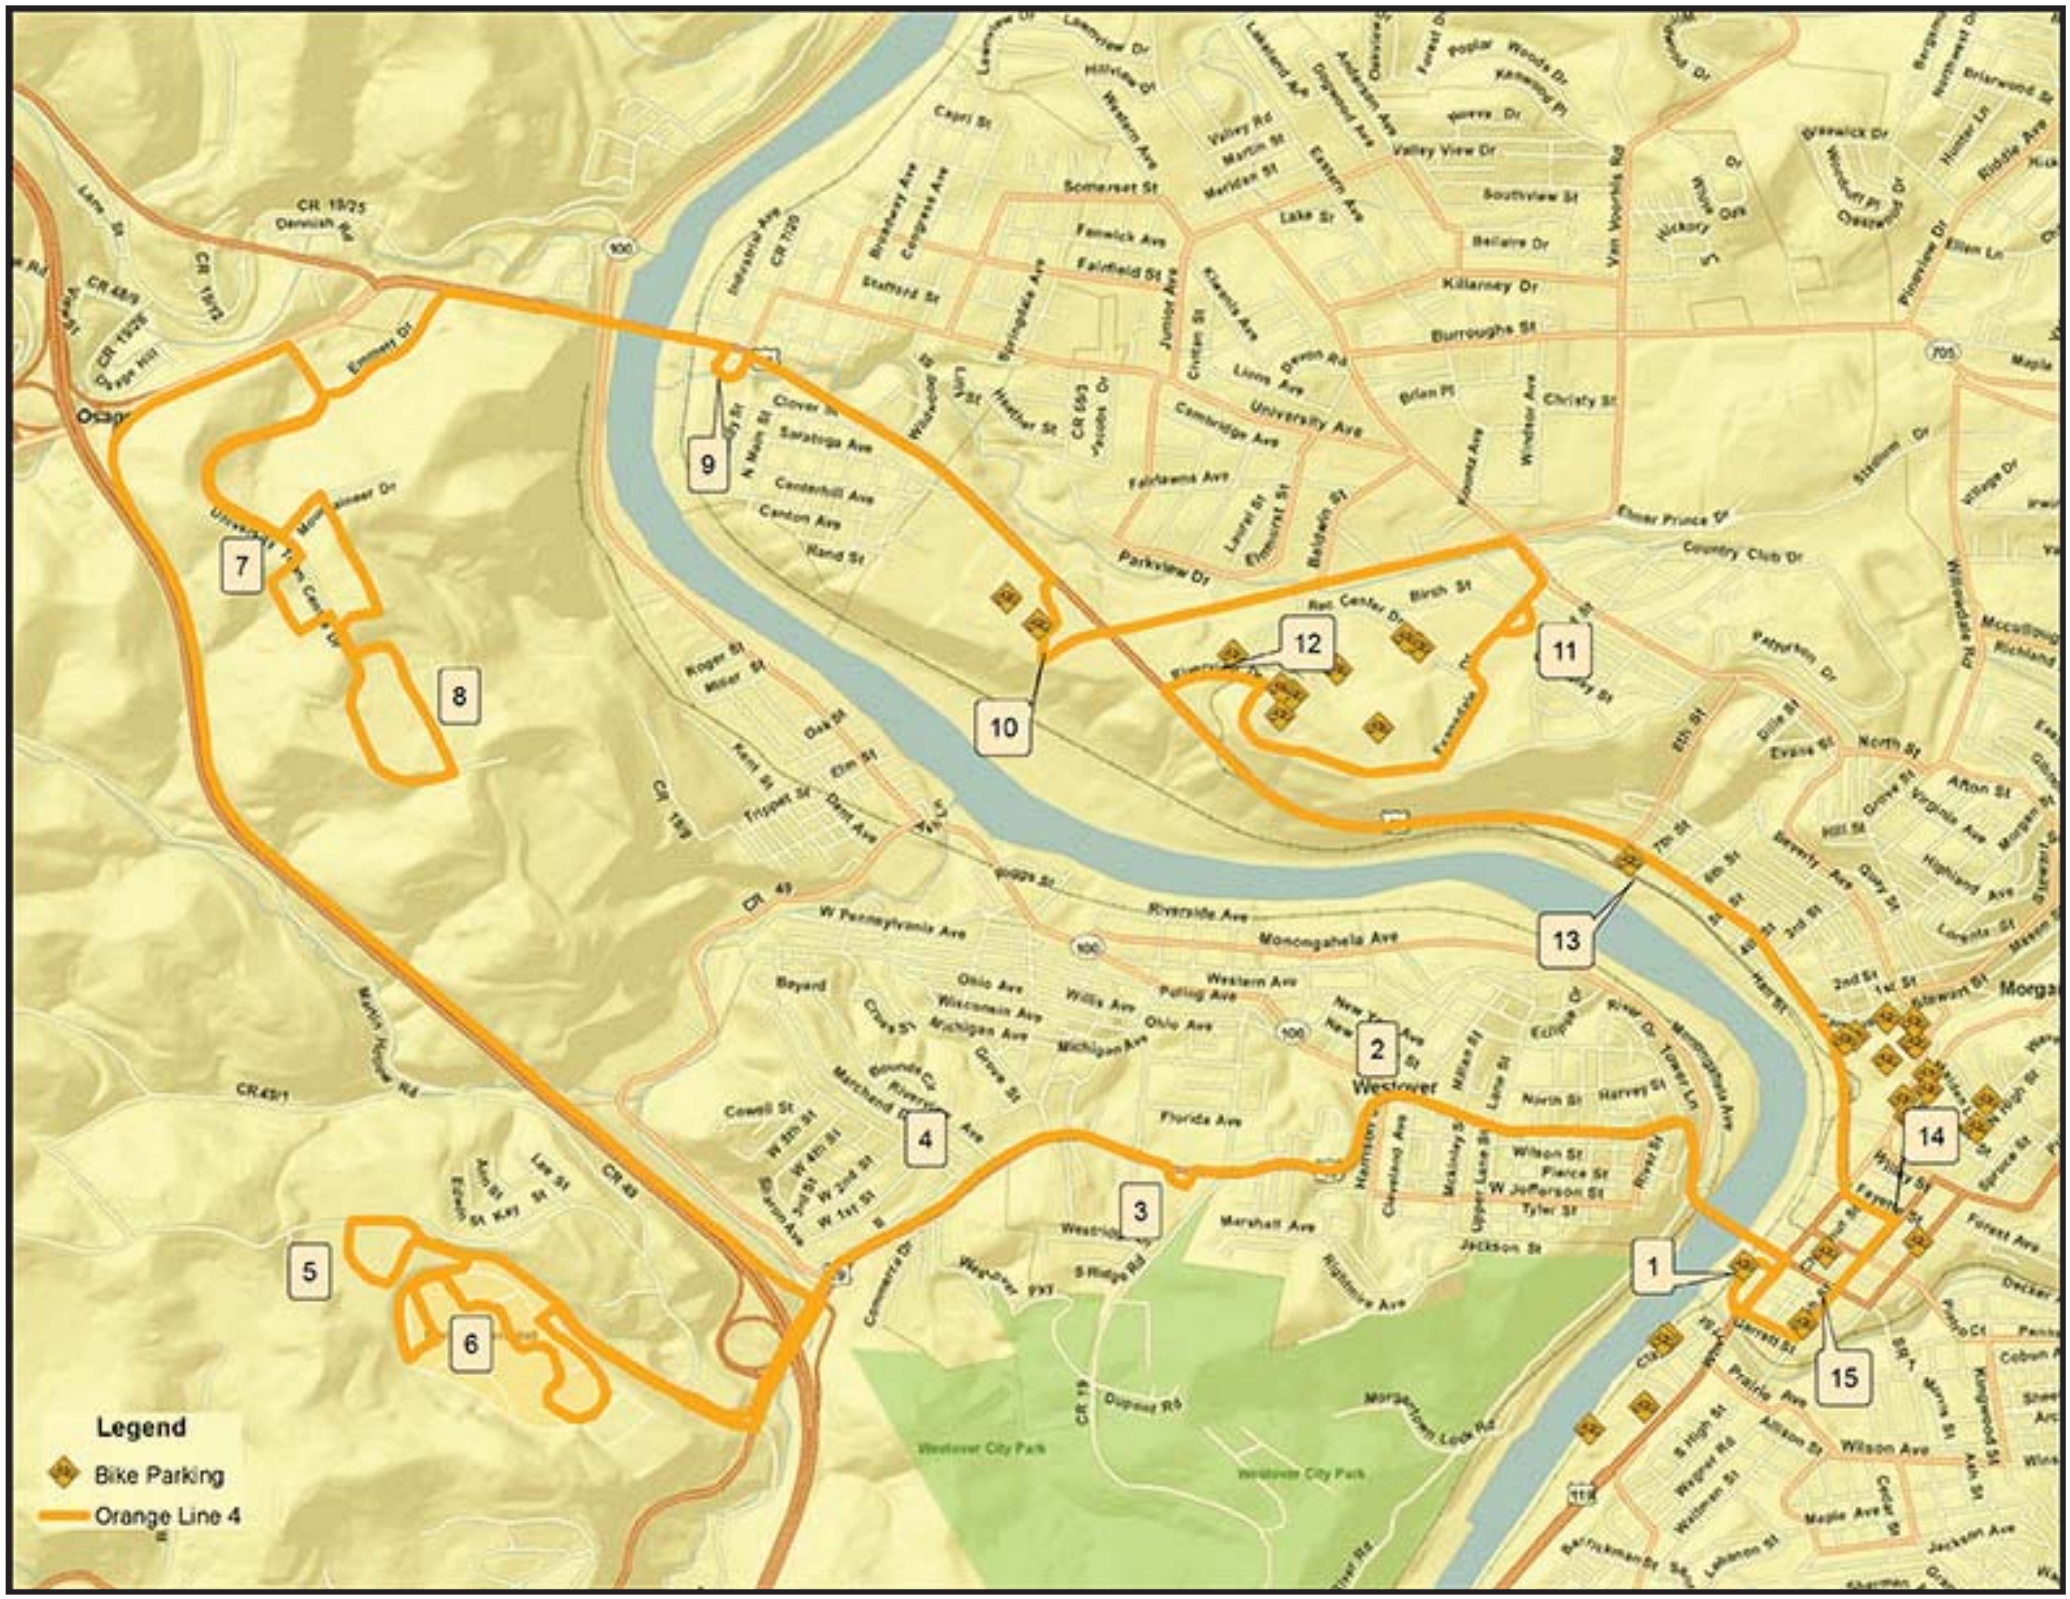

Legend

- Bike Parking
- Orange Line 4