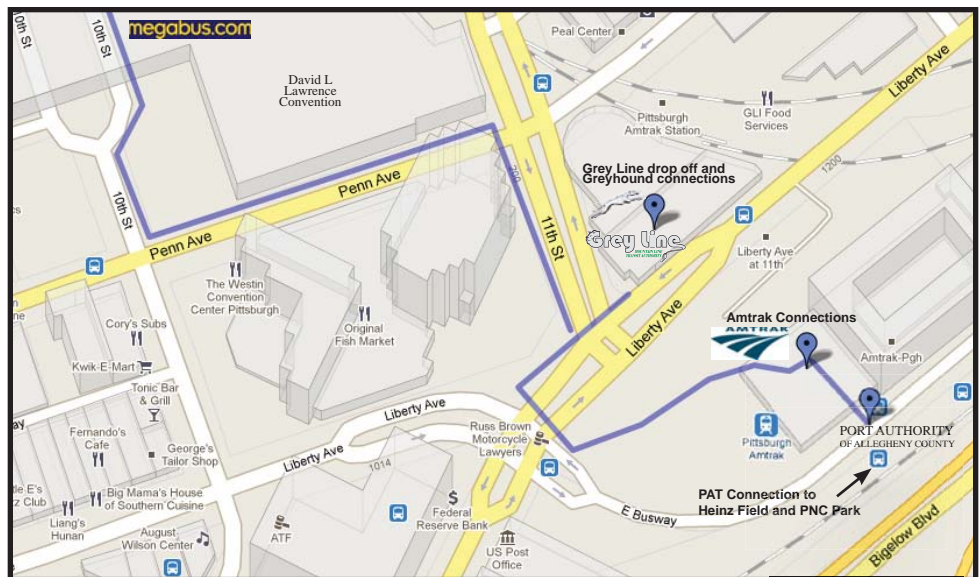

Grey Line Route

Pittsburgh Connections
Lines represents walking path

Above map is provided by Google Maps