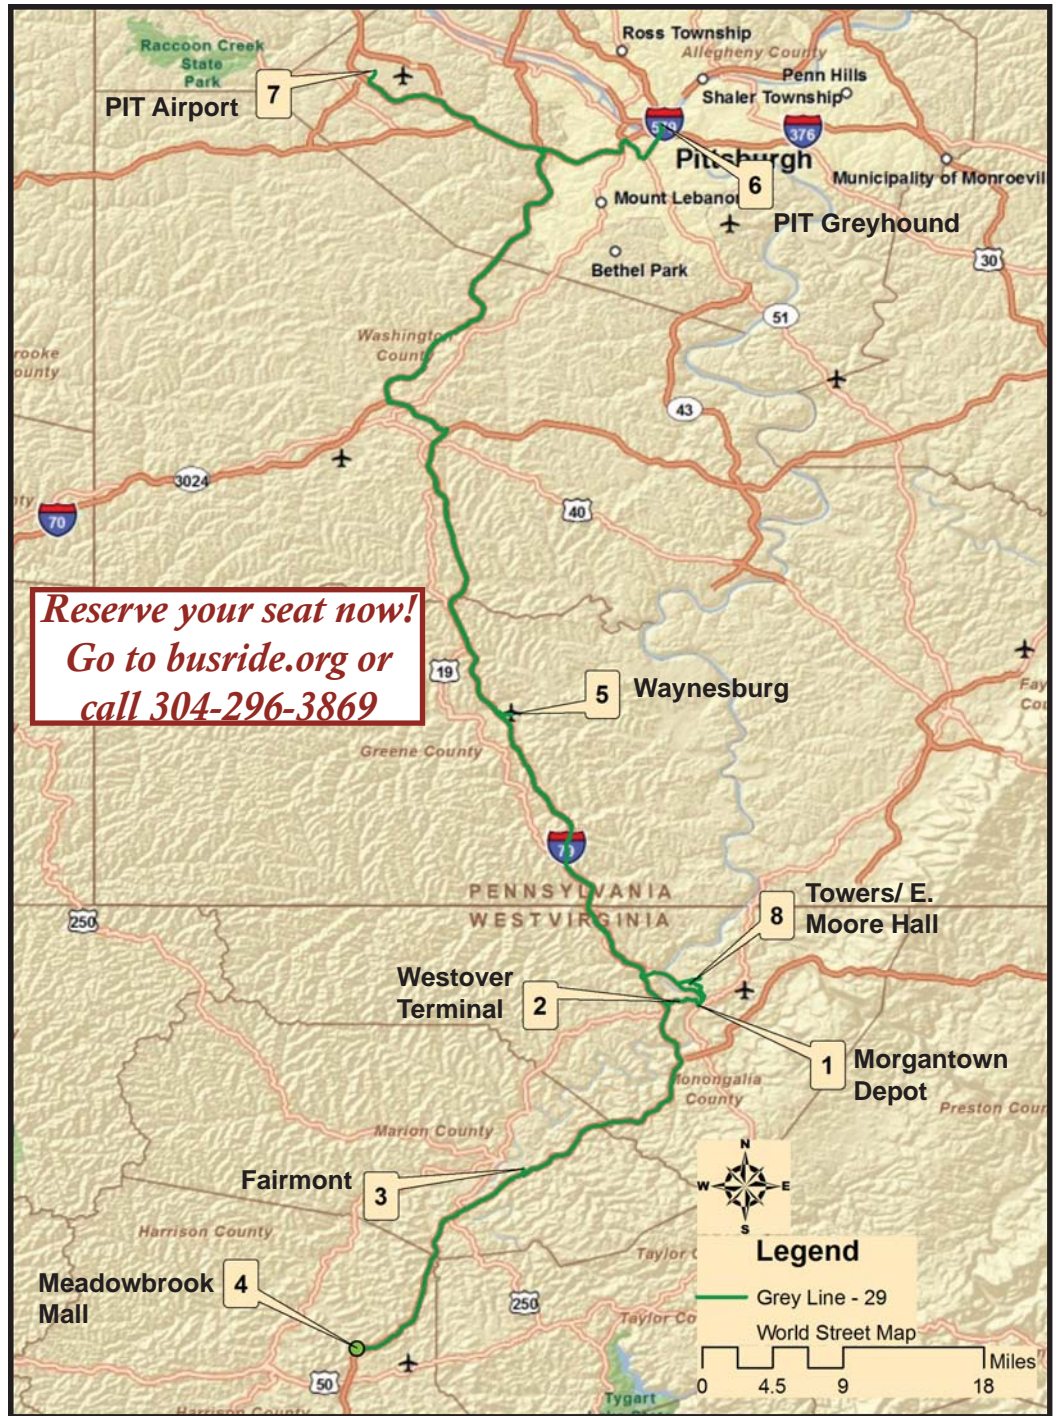

Map Stop Number Arrivals/Departures		Pittsburgh PM	Time
D		Pitt to NYC	4:40 PM
D		Departs Fairmont Courthouse	Mon-Fri 4:55 PM
A		Arrives Morgantown Depot	Mon-Fri 5:25 PM
1		Morgantown Depot	5:25 PM
2		Westover Terminal	5:30 PM
5		Waynesburg	6:05 PM
		Bridgeville	5 min rest stop
A		Pitt from Atlanta	6:50 PM
A		Pitt from Philadelphia	6:55 PM
A		Pitt from NYC	6:55 PM
A		Pitt from DC	7:15 PM
7		PIT Airport	7:25 PM
A		Bus #14 arrives Greyhound	7:30 PM
6		Greyhound Station	7:55 PM
A		Pitt from NYC	8:05 PM
6		Greyhound Station	45 min layover
D		Pitt to Chicago	8:30 PM
6		Greyhound Station	8:40 PM
7		PIT Airport	9:10 PM
5		Waynesburg	10:30 PM
		WV Welcome Center	5 min rest stop
8		Towers/E. Moore Hall	10:55 PM
2		Westover Terminal	11:10 PM
		Mylan*	11:15 PM
D		Pitt to DC	11:30 PM
3		Fairmont	11:45 PM
A		Pitt from DC	11:48 PM
D		Pitt to Chicago	11:59 PM
		Saltwell	11:59 PM
A		Pitt from NYC	12:00 AM
4		Meadowbrook Mall	12:15 AM
3		Fairmont	12:45 AM
2		Westover Terminal	1:15 AM

AMTRAK Connections to NYC, DC and Chicago

Fairmont Marion County Transit Authority - Visit www.fmcta.com for full schedules. The above FMCTA scheduled times are Monday-Friday only. For the 2:10 Departure from McD's stand across the street at the book store to catch the Mt. Harmony Route back to town..

For reservations call
304-296-3869 or
visit www.busride.org

Bus Route 29

Twice a day every day 365 days a year.

Grey Line Route

Pittsburgh Connections
Lines represents walking path

Above map is provided by Google Maps