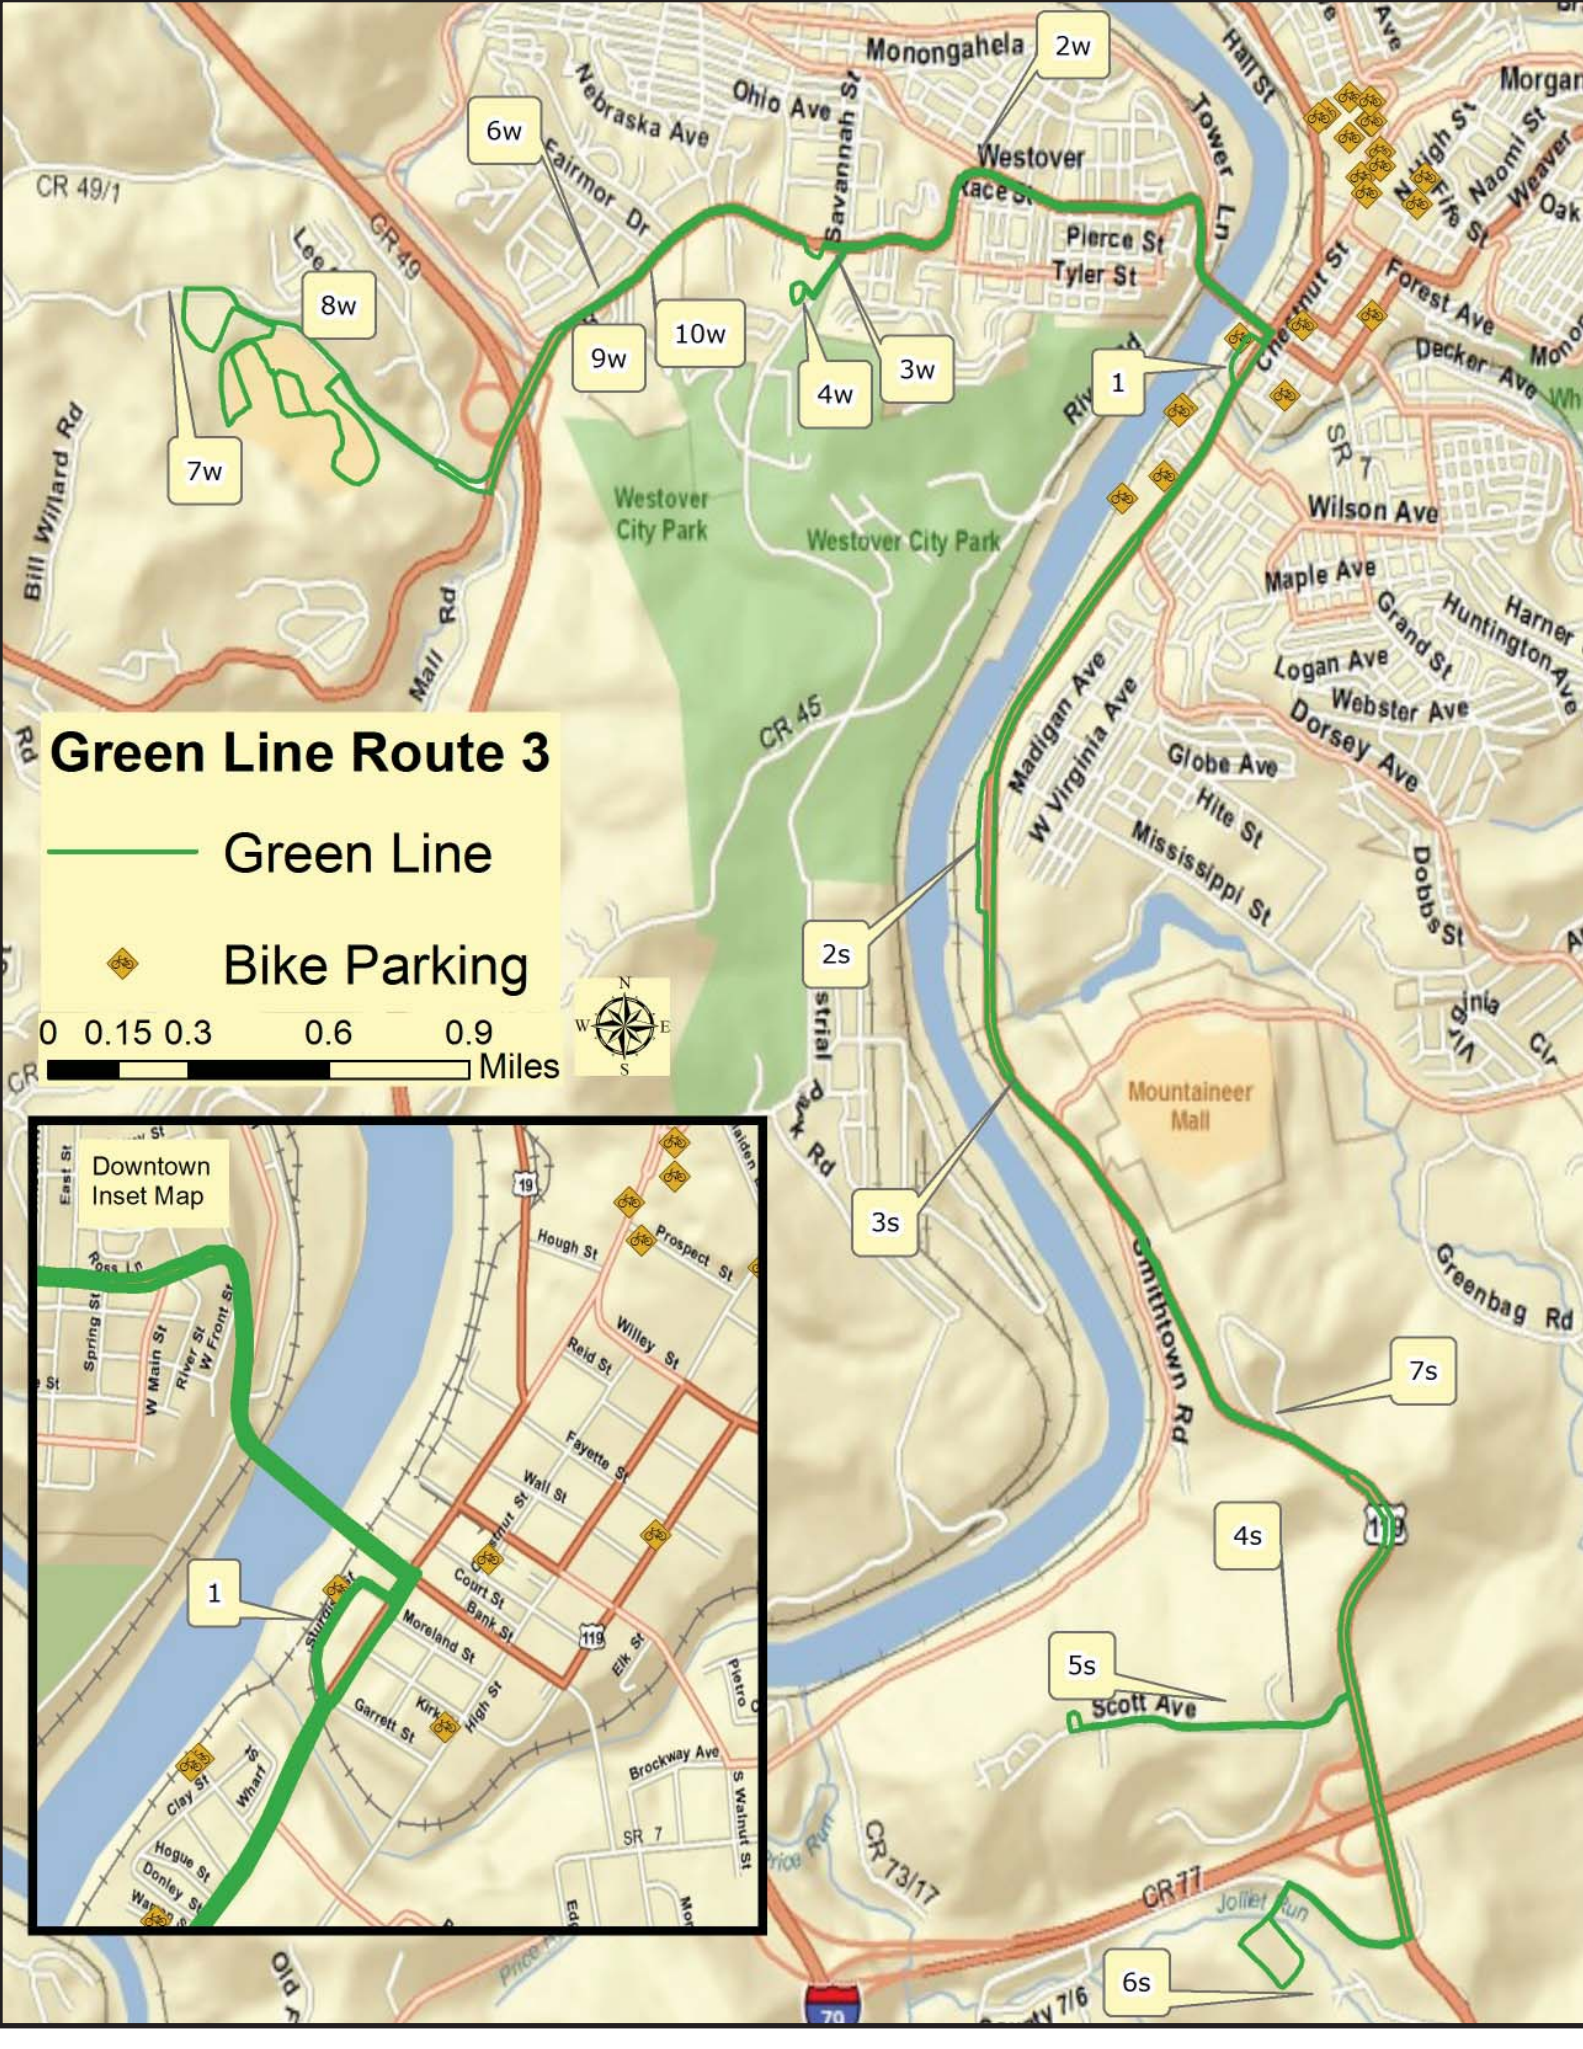

* First 8:00 AM run is Monday through Friday only.

Bus Route: Green Line West													
Monday through Saturday, Year-Round													
Map Points	1	2w	3w	4w	6w	7w	8w	9w	10w	1			
Pickup Location	Depot	Westover Triangle	Lot A Park & Ride	Westover Terminal	Westover BP Station	Super K-Mart	Morgantown Mall - Garfield's	Westover McDonalds	Ringer Law Office	Westover Terminal	Lot A Park & Ride	Westover Triangle	Depot
Monday through Saturday, Year-Round*	8:30 AM	8:35 AM	8:37 AM	8:39 AM	8:41 AM	8:44 AM	8:47 AM	8:52 AM	8:53 AM	8:54 AM	8:55 AM	8:57 AM	9:00 AM
	9:30 AM	9:35 AM	9:37 AM	9:39 AM	9:41 AM	9:44 AM	9:47 AM	9:52 AM	9:53 AM	9:54 AM	9:55 AM	9:57 AM	10:00 AM
	10:30 AM	10:35 AM	10:37 AM	10:39 AM	10:41 AM	10:44 AM	10:47 AM	10:52 AM	10:53 AM	10:54 AM	10:55 AM	10:57 AM	11:00 AM
	11:30 AM	11:35 AM	11:37 AM	11:39 AM	11:41 AM	11:44 AM	11:47 AM	11:52 AM	11:53 AM	11:54 AM	11:55 AM	11:57 AM	12:00 PM
	12:30 PM	12:35 PM	12:37 PM	12:39 PM	12:41 PM	12:44 PM	12:47 PM	12:52 PM	12:53 PM	12:54 PM	12:55 PM	12:57 PM	1:00 PM
	1:30 PM	1:35 PM	1:37 PM	1:39 PM	1:41 PM	1:44 PM	1:47 PM	1:52 PM	1:53 PM	1:54 PM	1:55 PM	1:57 PM	2:00 PM
	2:30 PM	2:35 PM	2:37 PM	2:39 PM	2:41 PM	2:44 PM	2:47 PM	2:52 PM	2:53 PM	2:54 PM	2:55 PM	2:57 PM	3:00 PM
	3:30 PM	3:35 PM	3:37 PM	3:39 PM	3:41 PM	3:44 PM	3:47 PM	3:52 PM	3:53 PM	3:54 PM	3:55 PM	3:57 PM	4:00 PM
	4:30 PM	4:35 PM	4:37 PM	4:39 PM	4:41 PM	4:44 PM	4:47 PM	4:52 PM	4:53 PM	4:54 PM	4:55 PM	4:57 PM	5:00 PM
	5:40 PM	5:45 PM	5:47 PM	5:49 PM	5:51 PM	5:54 PM	5:57 PM	6:02 PM	6:03 PM	6:04 PM			