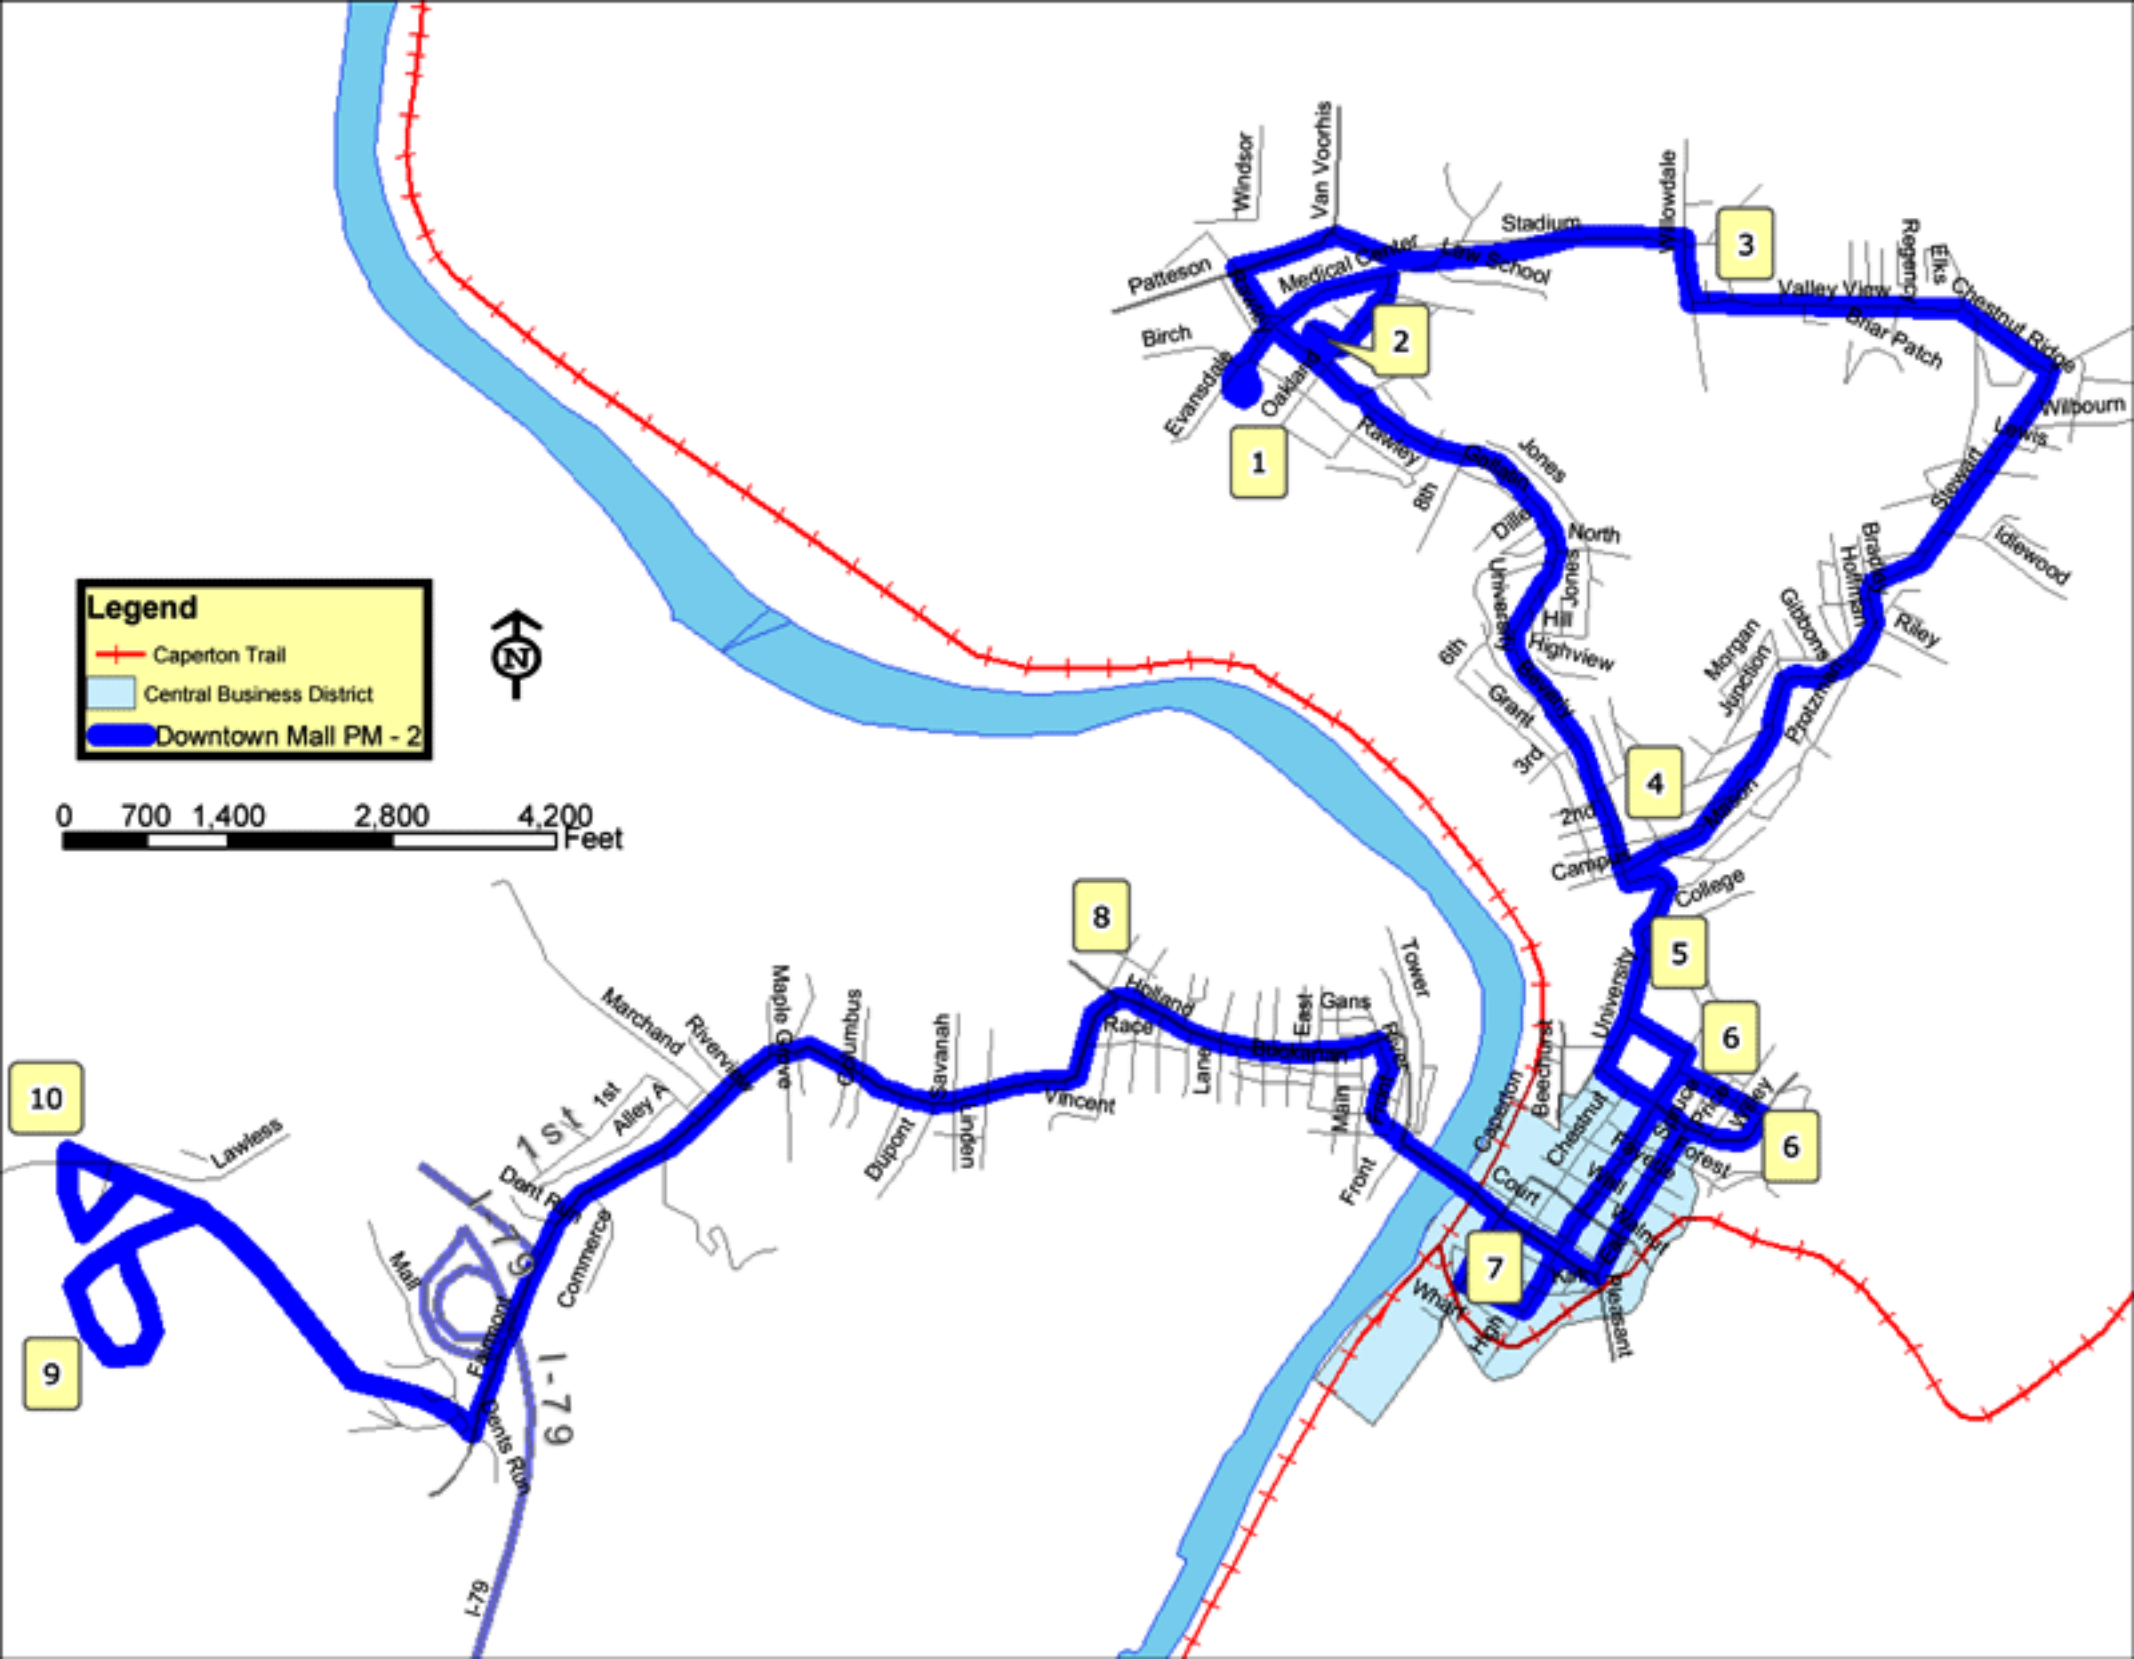

Legend

- Caperton Trail
- Central Business District
- Downtown Mall PM - 2

Bus Route: Downtown PM Mall

Monday - Saturday

| Map Points | 1 | 2 | 3 | 4 | 5 | 6 | 7 |
|--------------------------------|---------------|---------------|---------------------------------|-----------|----------------------|-------------------------|-----------------------|
| Pickup Locations | Towers | Pierpont Apts | Willowdale (Stadium end) | Sunnyside | Mountain Lair | Boreman Hall (Prospect) | Warner Theater |
| Monday through Saturday | 6:00 PM | 6:01 PM | 6:04 PM | 6:08 PM | 6:09 PM | 6:11 PM | 6:12 PM |
| | 7:00 PM | 7:01 PM | 7:04 PM | 7:08 PM | 7:09 PM | 7:11 PM | 7:12 PM |
| | 8:00 PM | 8:01 PM | 8:04 PM | 8:08 PM | 8:09 PM | 8:11 PM | 8:12 PM |
| | 9:00 PM | 9:01 PM | 9:04 PM | 9:08 PM | 9:09 PM | 9:11 PM | 9:12 PM |
| | 10:00 PM | 10:01 PM | 10:04 PM | 10:08 PM | 10:09 PM | 10:11 PM | 10:12 PM |
| | 11:00 PM | 11:01 PM | 11:04 PM | 11:08 PM | 11:09 PM | 11:11 PM | 11:12 PM |
| | 12:00 AM | 12:01 AM | 12:04 AM | 12:08 AM | 12:09 AM | 12:11 AM | 12:12 AM |

Monday - Saturday

| Map Points | 8 | 9 | 10 | 6 | 4 | 1 |
|--------------------------------|-------------------|-------------------------|----------|---------------------------------------|---------------|---------------------|
| Pickup Locations | Westover Triangle | Morgantown Mall Theater | Kmart | High & Pleasant (Downtown) | Mountain Lair | Towers (Rawley St.) |
| Monday through Saturday | 6:16 PM | 6:24 PM | 6:27 PM | 6:39 PM | 6:43 PM | 7:00 PM |
| | 7:16 PM | 7:24 PM | 7:27 PM | 7:39 PM | 7:43 PM | 8:00 PM |
| | 8:16 PM | 8:24 PM | 8:27 PM | 8:39 PM | 8:43 PM | 9:00 PM |
| | 9:16 PM | 9:24 PM | 9:27 PM | 9:39 PM | 9:43 PM | 10:00 PM |
| | 10:16 PM | 10:24 PM | 10:27 PM | 10:39 PM | 10:43 PM | 11:00 PM |
| | 11:16 PM | 11:24 PM | 11:27 PM | 11:39 PM | 11:43 PM | 12:00 AM |
| | 12:16 AM | | | | | |