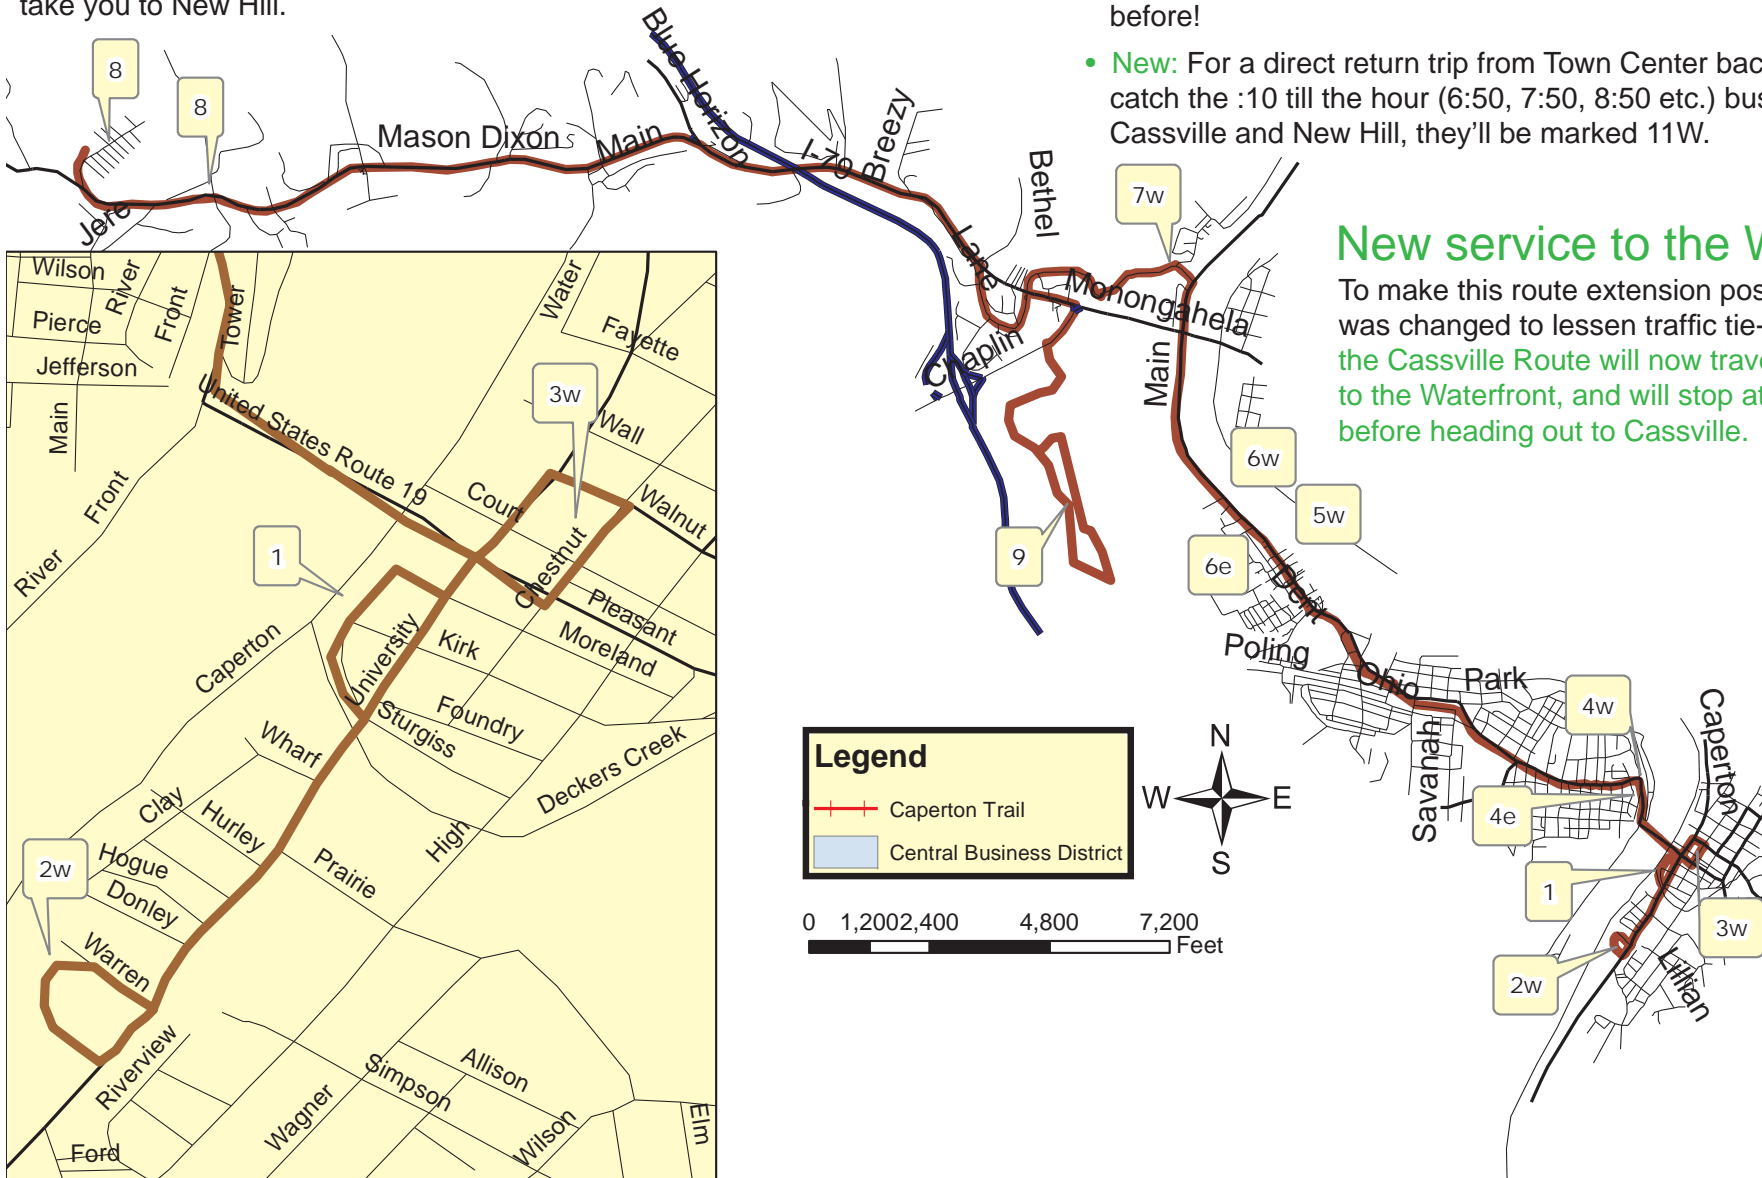

Introducing Cassville Demonstration* Route

- Cassville West 11W travels from Downtown Morgantown out to New Hill
- Cassville East 11E travels from New Hill toward Downtown Morgantown
- **What this means to you:** If you are catching the bus at University Town Center buses marked 11E will take you to town while buses marked 11W will take you to New Hill.

Catching the bus at New Hill?

- To catch a bus directly to University Town Center take a bus that leaves the depot at the top of the hour (7:00, 8:00 etc.) Just like before!
- **New:** For a direct return trip from Town Center back to New Hill catch the :10 till the hour (6:50, 7:50, 8:50 etc.) buses headed out to Cassville and New Hill, they'll be marked 11W.

New service to the Waterfront!

To make this route extension possible, bus travel was changed to lessen traffic tie-ups. As a result, the Cassville Route will now travel to the depot, then to the Waterfront, and will stop at the Walnut PRT before heading out to Cassville.

Saturday, year-round

Map Points	1	2W	3W	4W	5W	6W	7W	8	9	6E	4E	1
Pickup Location	Depot	Waterfront	Walnut PRT	Westover Triangle	Granville VFD	Granville Park & Ride	Bertha Hill	Cassville New Hill	Town Center Wal-Mart	Granville Park & Ride	Westover Triangle	Depot
Saturday Year-round	8:00 AM	8:02 AM	8:05 AM	8:08 AM	8:11 AM	8:12 AM	8:15 AM	8:25 AM	8:40 AM	8:52 AM	8:55 AM	9:00 AM
	11:00 AM	11:02 AM	11:05 AM	11:08 AM	11:11 AM	11:12 AM	11:15 AM	11:25 AM	11:40 AM	11:52 AM	11:55 AM	12:00 PM
	2:00 PM	2:02 PM	2:05 PM	2:08 PM	2:11 AM	2:12 AM	2:15 PM	2:25 PM	2:40 PM	2:52 PM	2:55 PM	3:00 PM
	4:00 PM	4:02 PM	4:05 PM	4:08 PM	4:11 AM	4:12 AM	4:15 PM	4:25 PM	4:40 PM	4:52 PM	4:55 PM	5:00 PM