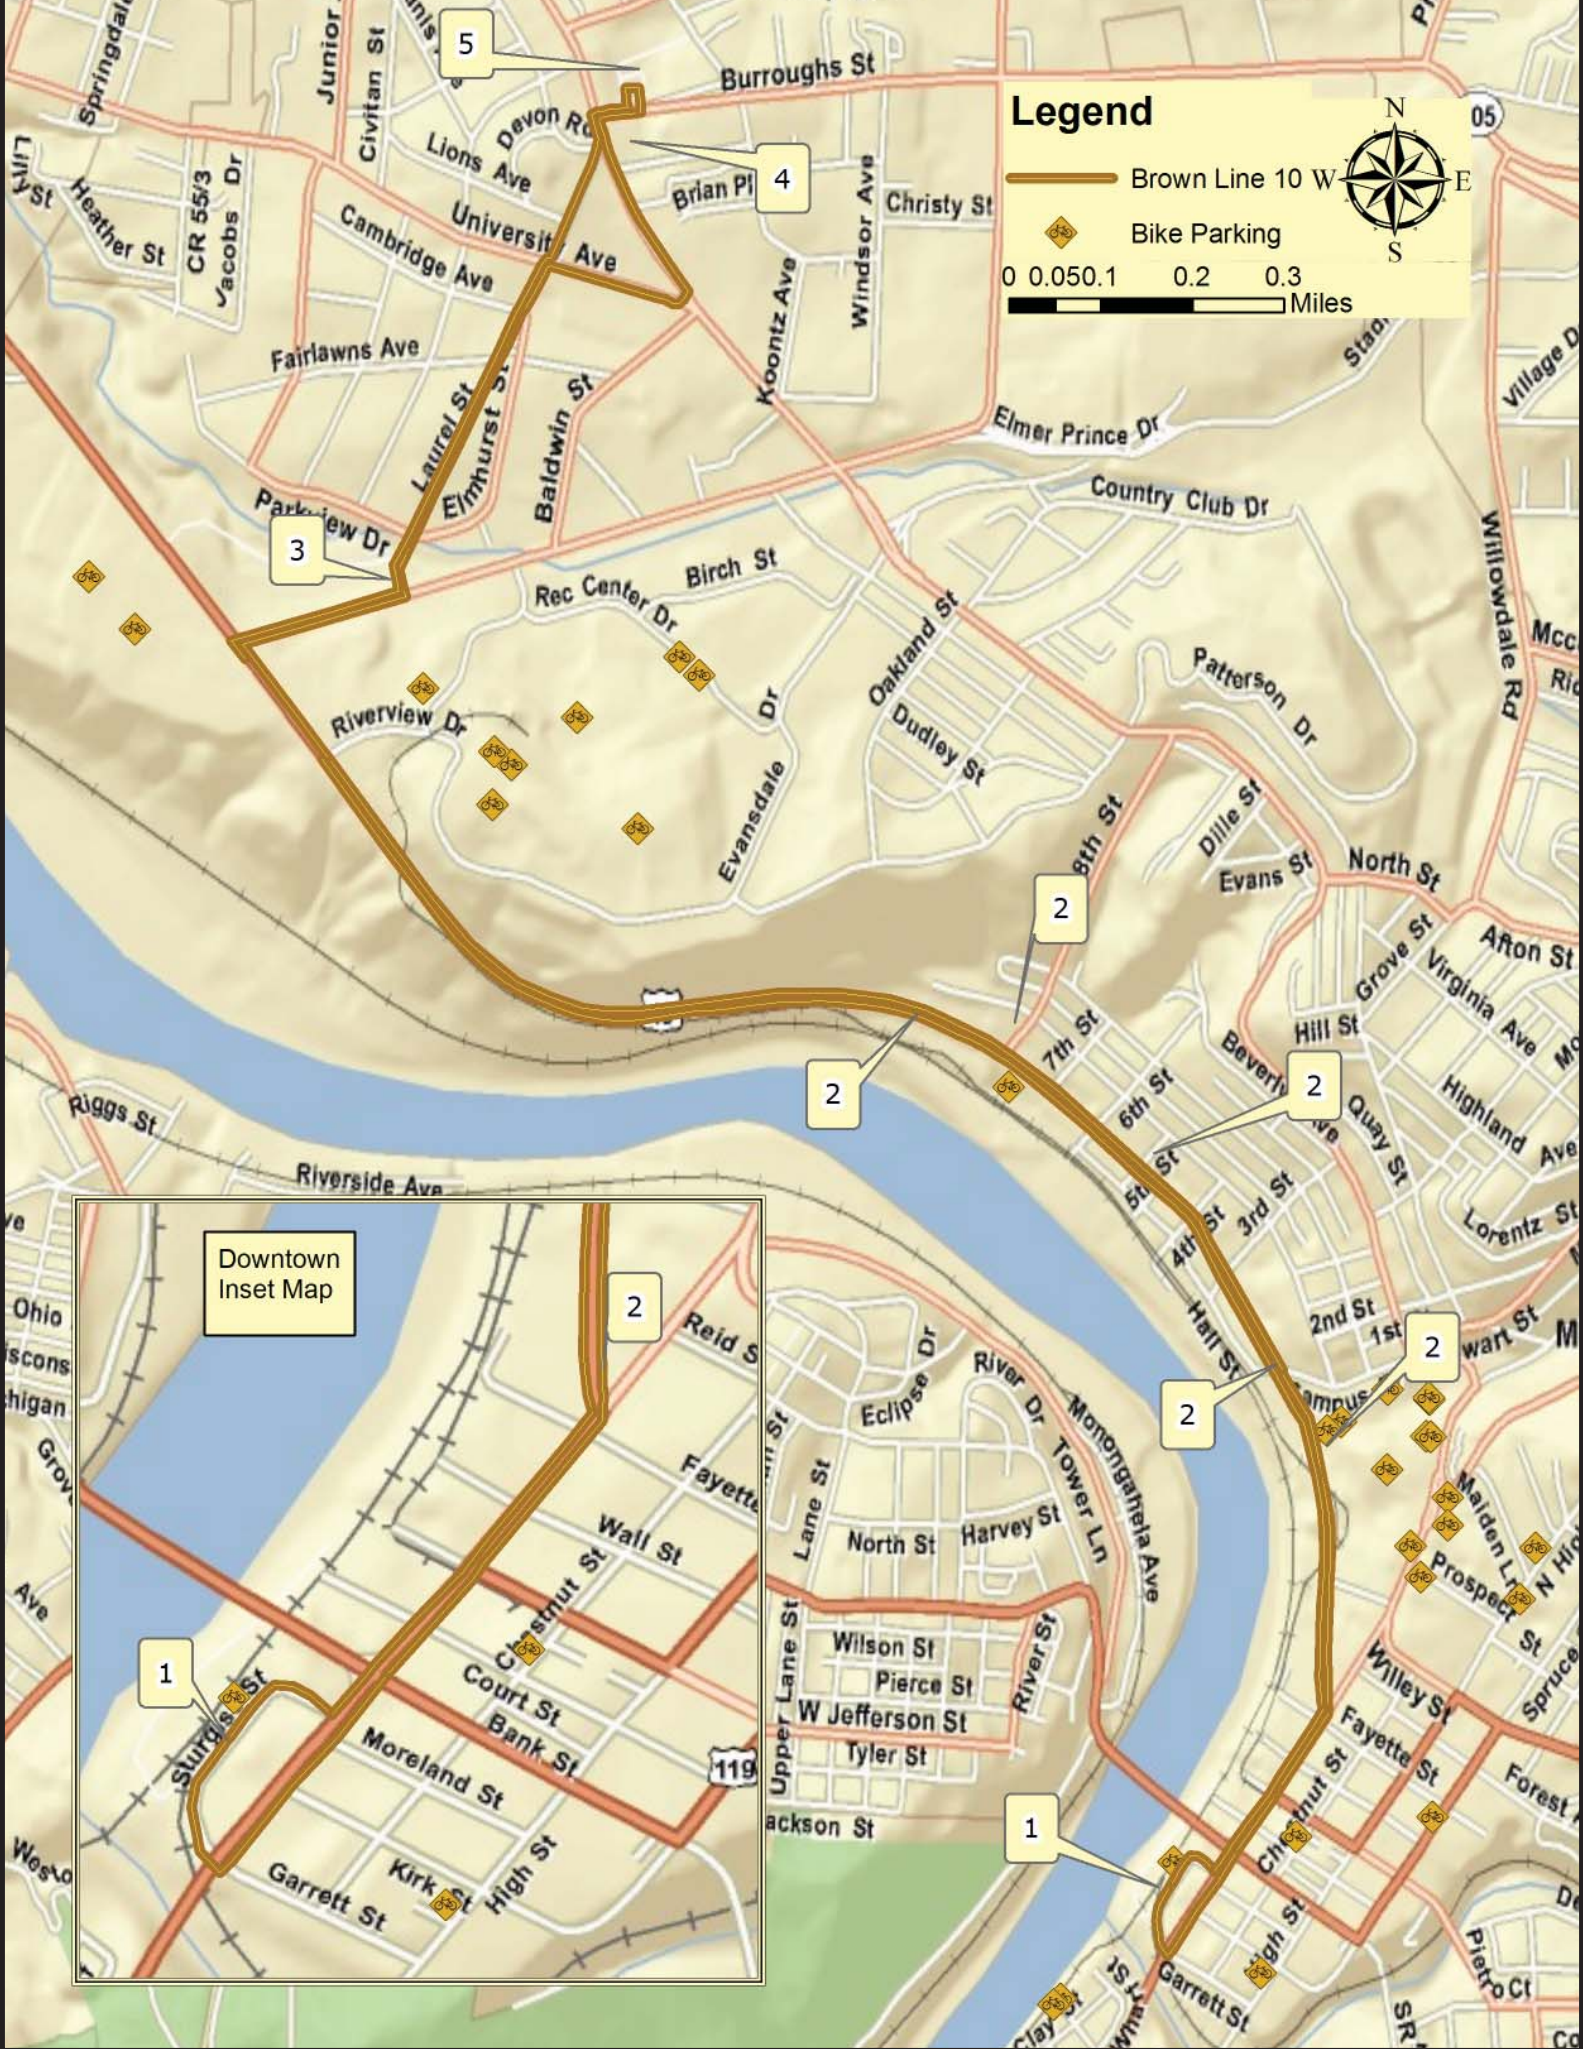

# Bus Route 10 Brown Line

Bus Route:		Brown Line						
Map Points	1	2	3	4	5	3	2	1
Pickup	→							
Locations	→ Depot	Beechurst	Krepps Park	Unity House	Place	Krepps	Beechurst	Depot
						Burroughs Laurel St.		
Monday through Friday, Year-round	11:15 AM	11:20 AM	11:25 AM	11:30 AM	8:00 AM	8:05 AM	8:10 AM	8:15 AM
	2:00 PM	2:05 PM	2:10 PM	2:15 PM	2:20 PM	11:35 AM	11:40 AM	11:45 AM
	4:00 PM	4:05 PM	4:10 PM	4:15 PM	4:20 PM	4:25 PM	4:30 PM	4:45 PM

### Legend

-  Brown Line 10 W
  -  Bike Parking
- 0 0.05 0.1 0.2 0.3 Miles

Downtown Inset Map

1

2

1

2

2

2

3

4

5