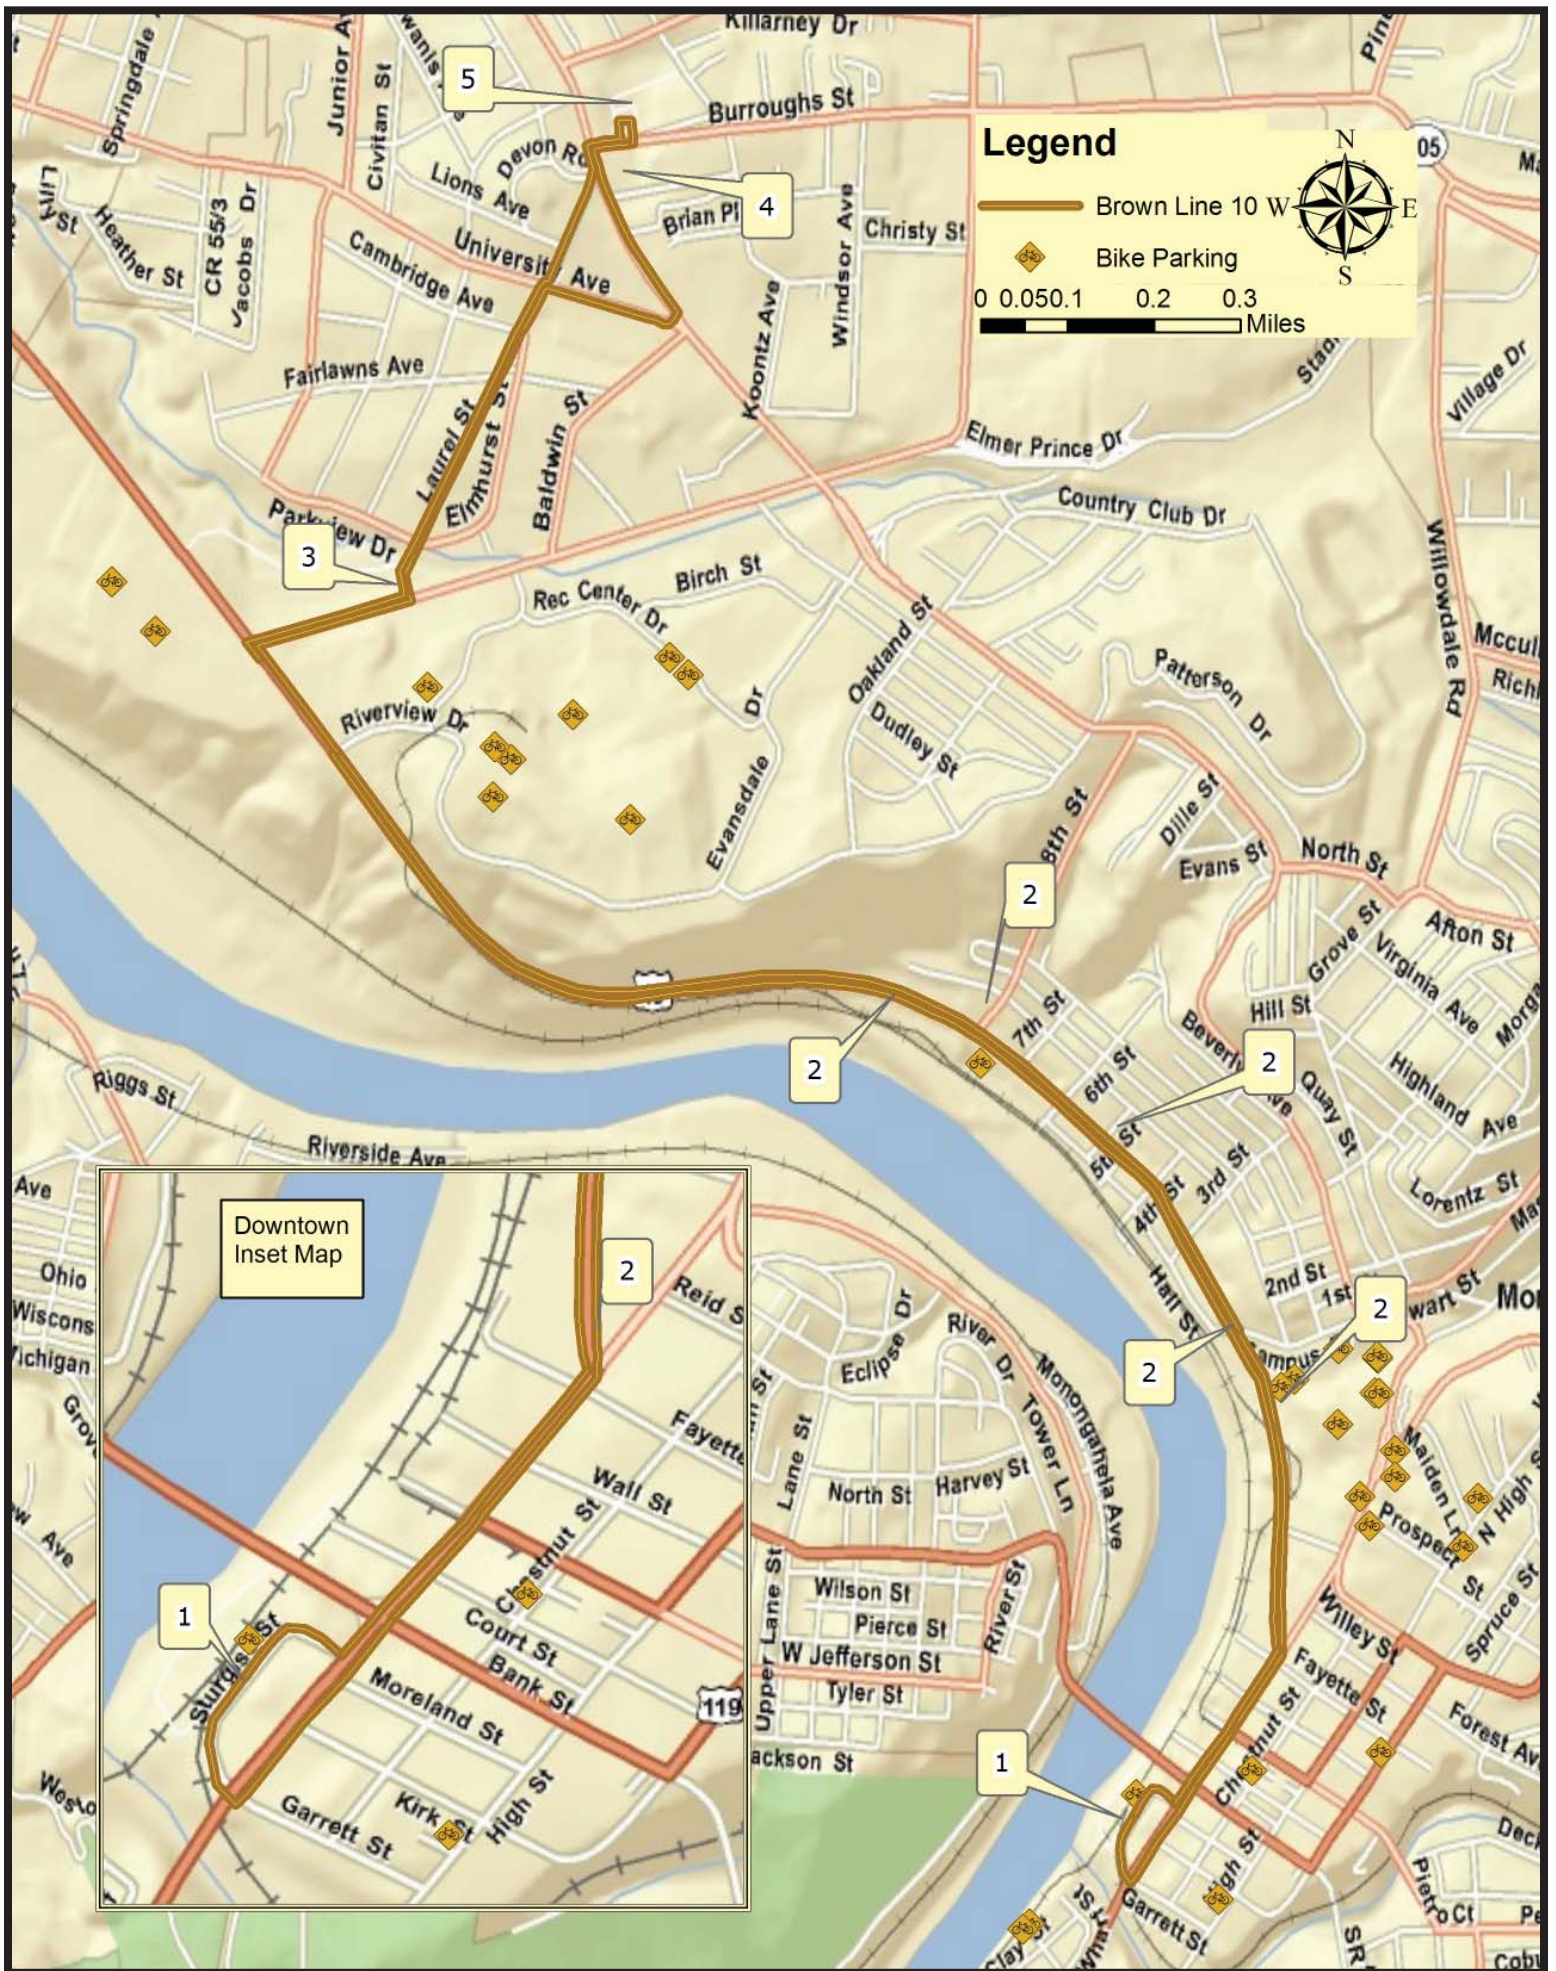

**Bus Route 10
Brown Line**

		Bus Route: Brown Line						
Map Points	1	2	3	4	5	3	1	
Pickup Locations	Depot	Beechurst	Krepps Laurel St.	Unity House	Burroughs Place	Krepps Laurel St.	Depot	
Monday through Friday, Year-round	11:15 AM	11:20 AM	11:25 AM	8:00 AM	8:05 AM	8:10 AM	8:30 AM	
	2:00 PM	2:05 PM	2:10 PM	11:30 AM	11:35 AM	11:40 AM	12:00 PM	
	4:00 PM	4:05 PM	4:10 PM	2:15 PM	2:20 PM	4:25 PM	4:45 PM	

Legend

-  Brown Line 10 W
 -  Bike Parking
- 0 0.050.1 0.2 0.3
Miles

Downtown
Inset Map

1

2

2

2

2

2

2

1

3

4

5

Map labels include: Killarney Dr, Burroughs St, Christy St, Windsor Ave, Kooztz Ave, Elmer Prince Dr, Country Club Dr, Birch St, Rec Center Dr, Evansdale Dr, Oakland St, Dudley St, Patterson Dr, 8th St, Dille St, Evans St, North St, Grove St, Virginia Ave, Morgan St, Highland Ave, Lorentz St, 2nd St, 1st St, 3rd St, 4th St, 5th St, 6th St, 7th St, Hill St, Beverly St, Quay St, 2nd St, 1st St, 3rd St, 4th St, 5th St, 6th St, 7th St, 8th St, 9th St, 10th St, 11th St, 12th St, 13th St, 14th St, 15th St, 16th St, 17th St, 18th St, 19th St, 20th St, 21st St, 22nd St, 23rd St, 24th St, 25th St, 26th St, 27th St, 28th St, 29th St, 30th St, 31st St, 32nd St, 33rd St, 34th St, 35th St, 36th St, 37th St, 38th St, 39th St, 40th St, 41st St, 42nd St, 43rd St, 44th St, 45th St, 46th St, 47th St, 48th St, 49th St, 50th St, 51st St, 52nd St, 53rd St, 54th St, 55th St, 56th St, 57th St, 58th St, 59th St, 60th St, 61st St, 62nd St, 63rd St, 64th St, 65th St, 66th St, 67th St, 68th St, 69th St, 70th St, 71st St, 72nd St, 73rd St, 74th St, 75th St, 76th St, 77th St, 78th St, 79th St, 80th St, 81st St, 82nd St, 83rd St, 84th St, 85th St, 86th St, 87th St, 88th St, 89th St, 90th St, 91st St, 92nd St, 93rd St, 94th St, 95th St, 96th St, 97th St, 98th St, 99th St, 100th St.