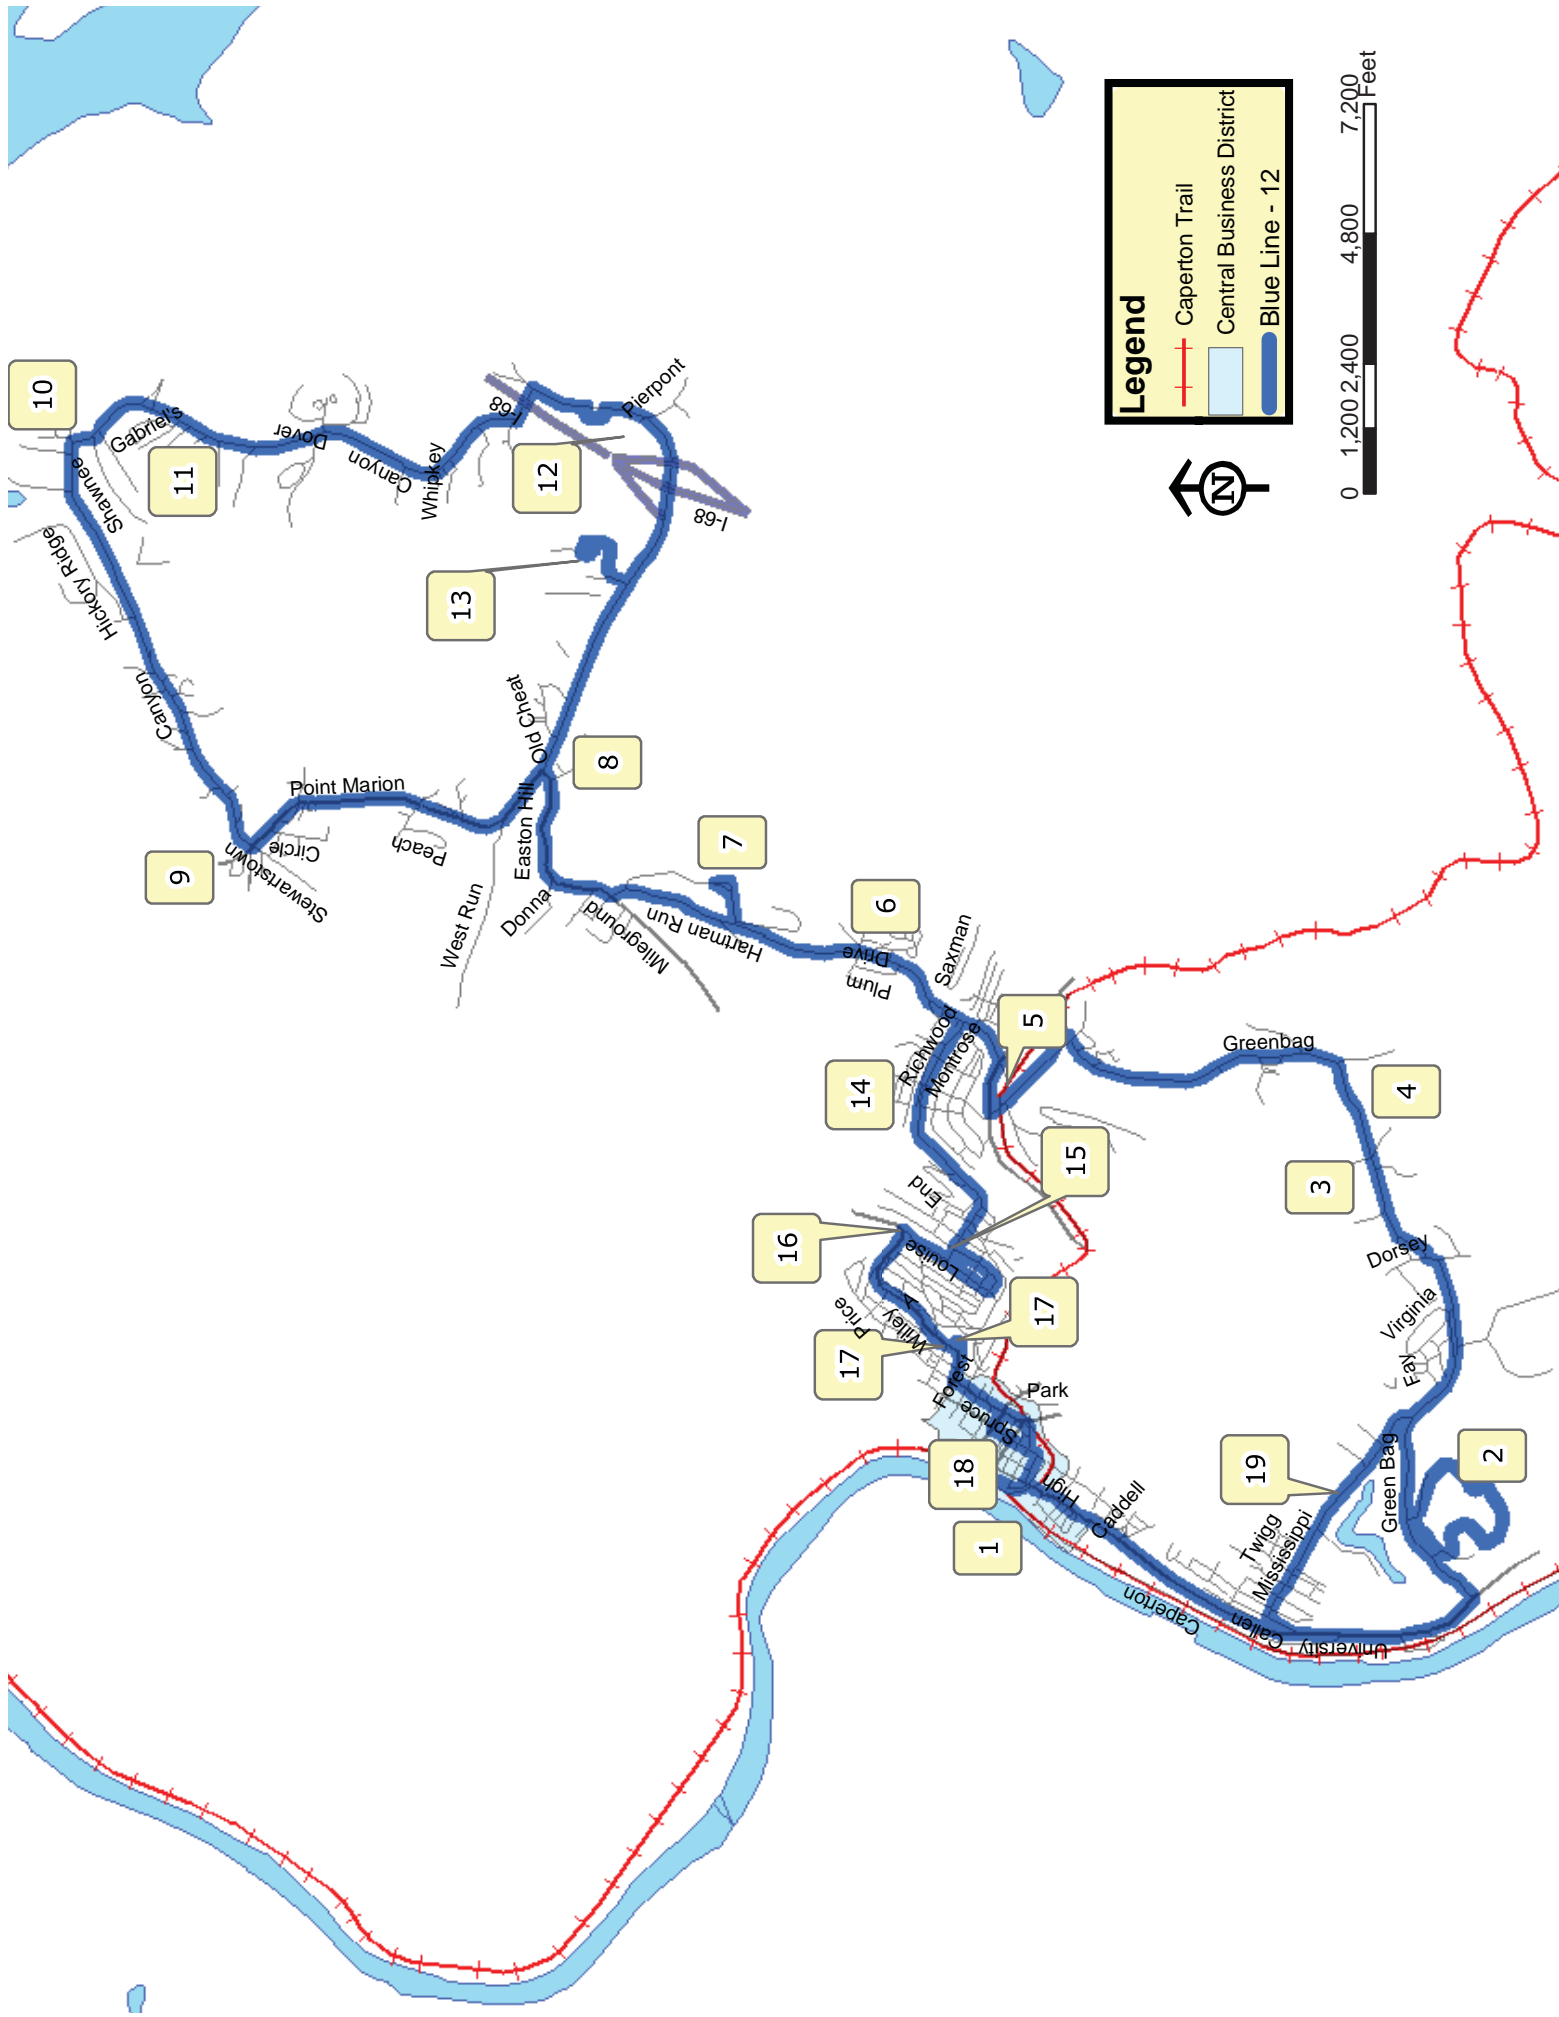

SATURDAY SCHEDULE-REVERSE DIRECTION Year-Round

Map Points Pickup Location	SATURDAY SCHEDULE-REVERSE DIRECTION Year-Round																	
	1	2	3	4	5	6	7	8	9	10	11	12	13	14	15	16	17	
Depot	10:00 AM	2:00 PM	Mnteer Mall	Bluegrass Village	Eddie Tire	DMV	Route 7 Ford Garage	Woodland Terrace	Airport By Request	Canyon Dairy Mart	Woodland Terrace	Request	Woodland Terrace	Request	Woodland Terrace	Town Hill Grocery	Spruce and Willey	Depot
Sat. Year-round	10:05 AM	2:05 PM	10:09 AM	2:09 PM	10:12 AM	2:12 PM	10:16 AM	2:16 PM	10:19 AM	2:19 PM	10:25 AM	2:25 PM	10:36 AM	2:36 PM	10:37 AM	10:45 AM	10:46 AM	2:52 AM

Legend

- Caperton Trail
- Central Business District
- Blue Line - 12