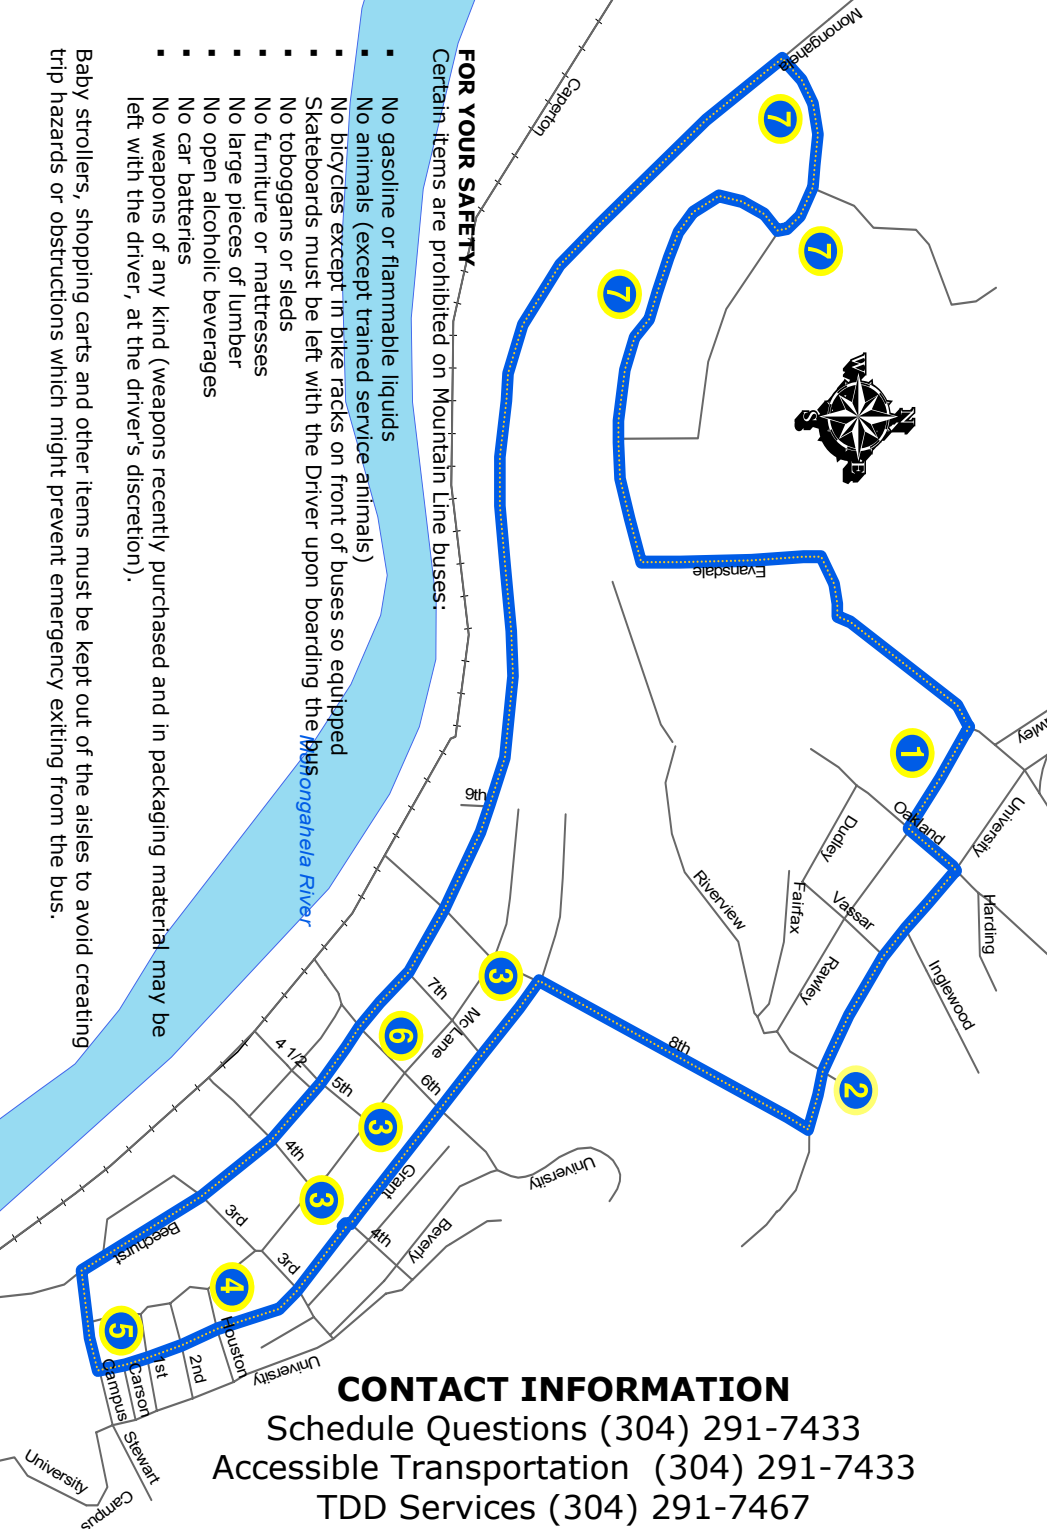

Blue & Gold

Mountain Line Fares

Individual Fare - One Ride, One Way, Correct Change Only to be deposited upon entering vehicle - $0.75 cents All Transfers $0.75 cents

15 Tokens - One Ride, One Way Each $10.00

Monthly Pass - Unlimited Rides & Transfers for one calendar month - $35.00

Senior & Medicare 1/2 Fare Discounts - Call 291-7433

WVU Faculty, Staff & Students - No Charge on regular service runs with a Valid WVU I.D.

Monthly Passes are valid Monday through Saturday on the following routes only:

**Mountaineer Shuttle
Blue & Gold Connector
Orange Line
Red Line
Gold Line
Tyrone
Purple Line
Cassville
Blue Line
Crown
Mt. Heights
Southside
Green Line
Grafton and Fairmont Rd
Downtown/
Morgantown Mall P.M.
Campus P.M.**

NOTE: "By Request" requires that passengers request this stop of their driver.